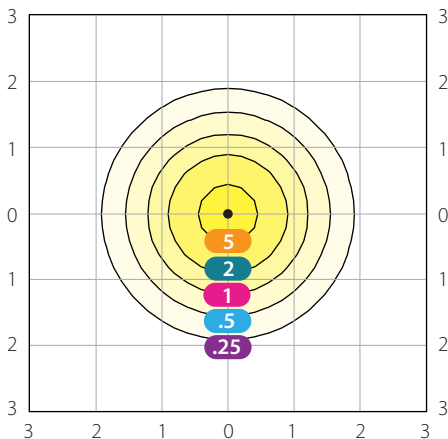

AEROBAY 175W

Replaces (6) F54T5 or (8) F32T8

30' Mounting Height, 5000K
Photometric Report #RAB03298MOD50

AEROBAY 125W

Replaces (4) F54T5, (6) F32T8 or 400W HID

30' Mounting Height, 5000K
Photometric Report #RAB03296MOD50

Dimensions & weights

AEROBAY 4' 260W

Weight: 23.4 lbs

AEROBAY 4' 175W

Weight: 19.2 lbs

AEROBAY 2' 125W

Weight: 13.1 lbs

AEROBAY 2' 90W