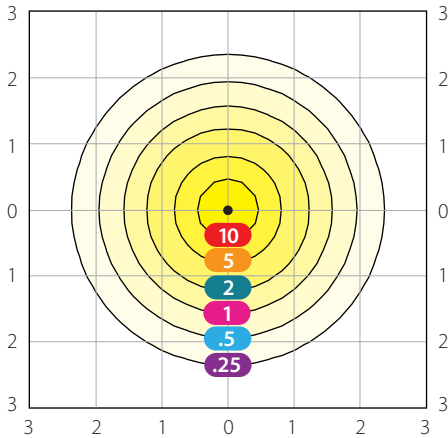

Lightcloud is a professional-grade wireless lighting control system, fully developed and supported by RAB.

Photometrics

AEROBAY 260W

Replaces (8) F54T5

30' Mounting Height, 5000K
Photometric Report #RAB03305