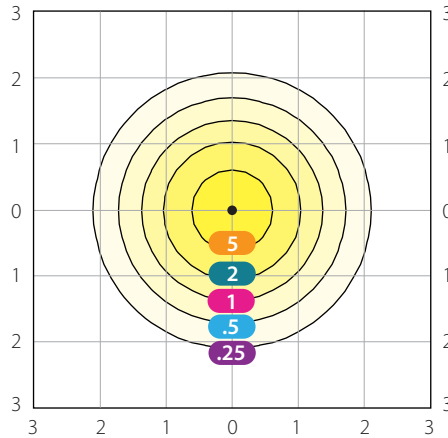

AEROBAY 175W

Replaces (6) F54T5 or (8) F32T8

30' Mounting Height, 5000K
Photometric Report #RAB03298MOD50