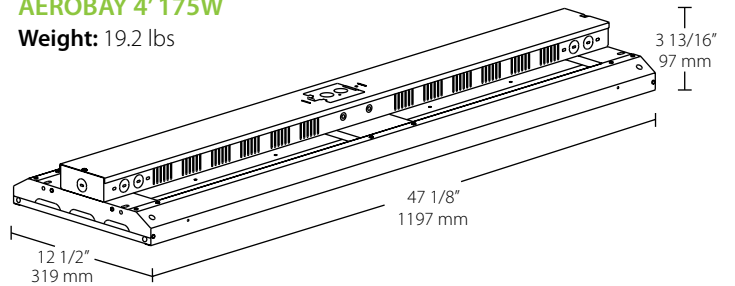

Dimensions & weights

AEROBAY 4' 260W

Weight: 23.4 lbs

AEROBAY 4' 175W

Weight: 19.2 lbs

AEROBAY 2' 125W

Weight: 13.1 lbs

AEROBAY 2' 90W