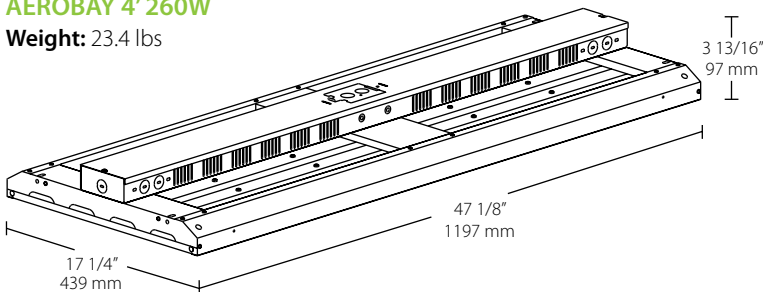

AEROBAY 90W

Replaces (3) F54T5, (4) F32T8 or 250W HID

30' Mounting Height, 5000K
Photometric Report #RAB03288MOD50

Mounting Height	Multiplier
20	2.3
25	1.4
30	1.0
35	0.7
40	0.6
45	0.4
50	0.3

Grid scales:
Multiples of mounting height
Values shown in footcandles

Dimensions & weights

AEROBAY 4' 260W

Weight: 23.4 lbs

AEROBAY 4' 175W

Weight: 19.2 lbs

AEROBAY 2' 125W

Weight: 13.1 lbs

AEROBAY 2' 90W