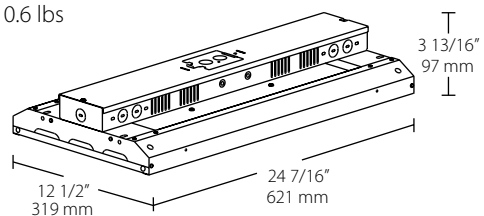

AEROBAY 2' 90W

Weight: 10.6 lbs