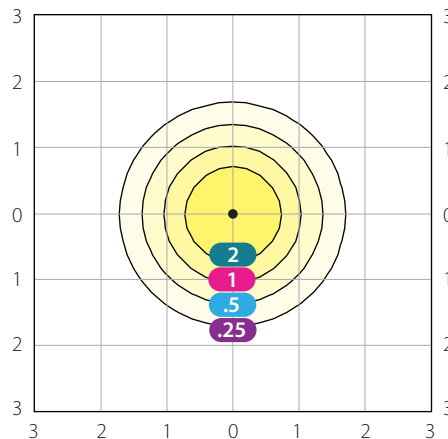

AEROBAY 175W

Replaces (6) F54T5 or (8) F32T8

30' Mounting Height, 5000K
Photometric Report #RAB03298MOD50

AEROBAY 125W

Replaces (4) F54T5, (6) F32T8 or 400W HID

30' Mounting Height, 5000K
Photometric Report #RAB03296MOD50

AEROBAY 90W

Replaces (3) F54T5, (4) F32T8 or 250W HID

30' Mounting Height, 5000K
Photometric Report #RAB03288MOD50

Mounting Height	Multiplier
20	2.3
25	1.4
30	1.0
35	0.7
40	0.6
45	0.4
50	0.3

Grid scales:
Multiples of mounting height
Values shown in footcandles

Dimensions & weights

AEROBAY 4' 260W

Weight: 23.4 lbs

AEROBAY 4' 175W

Weight: 19.2 lbs

AEROBAY 2' 125W

Weight: 13.1 lbs

AEROBAY 2' 90W