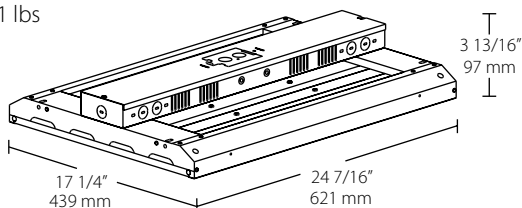

Dimensions & weights

AEROBAY 4' 260W

Weight: 23.4 lbs

AEROBAY 4' 175W

Weight: 19.2 lbs

AEROBAY 2' 125W

Weight: 13.1 lbs

AEROBAY 2' 90W