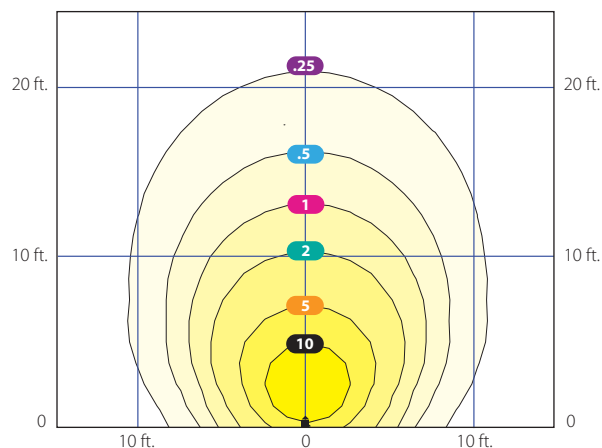

Photometrics

BULLET12 - At 5 foot setback, 45° above horizontal

Multiples of Mounting Height • Values Shown in Footcandles
Photometric Report #ITL80692

Specifications

UL Listing: Suitable for wet locations
Suitable for mounting within 1.2m (4 ft.) off the ground