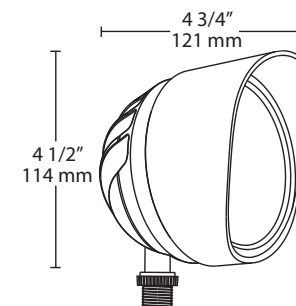

Dimensions & Weight

BULLET12
Weight: 1.5 kg.

Ordering Information

Product Family	Wattage	Color Temperature	Finish
BULLET	12 12W 2X12 24W	Blank 5000K N 4000K Y 3000K	A Bronze W White B Black VG Verde Green