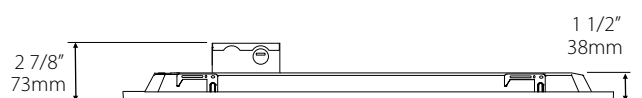

2x4 (40W)

Weight: 8.29 lbs.

2x2 (30W)

Weight: 4.51 lbs.

Performance

2x4 (40W)	5000K	4000K
Input Watts	38	40
Lumens	4067	4472
Lumens Per Watt (lm/W)	107	113
Color Accuracy (CRI)	81	80

2x2 (30W)	5000K	4000K
Input Watts	27	28
Lumens	2904	3284
Lumens Per Watt (lm/W)	108	118
Color Accuracy (CRI)	81	80