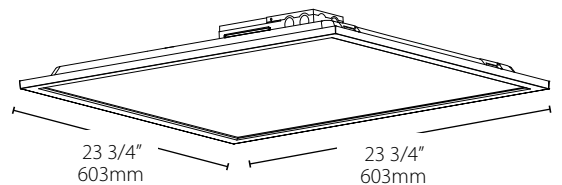

2x4 (40W)

Weight: 8.29 lbs.

2x2 (30W)

Weight: 4.51 lbs.

Performance

2x4 (40W)	5000K	4000K
Input Watts	38	40
Lumens	4067	4472
Lumens Per Watt (lm/W)	107	113
Color Accuracy (CRI)	81	80

2x2 (30W)	5000K	4000K
Input Watts	27	28
Lumens	2904	3284
Lumens Per Watt (lm/W)	108	118
Color Accuracy (CRI)	81	80