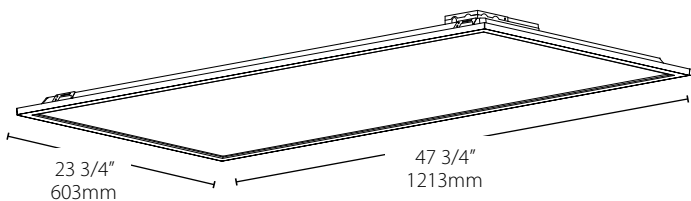

2x4 (40W)

Weight: 8.29 lbs.

2x2 (30W)

Weight: 4.51 lbs.

Performance

2x4 (40W)	5000K	4000K
Input Watts	38	40
Lumens	4067	4472
Lumens Per Watt (lm/W)	107	113
Color Accuracy (CRI)	81	80

2x2 (30W)	5000K	4000K
Input Watts	27	28
Lumens	2904	3284
Lumens Per Watt (lm/W)	108	118
Color Accuracy (CRI)	81	80