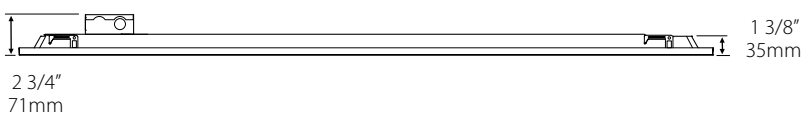

2x4 (40W)

Weight: 8.29 lbs.

2x2 (30W)

Weight: 4.51 lbs.

Performance

2x4 (40W)	5000K	4000K
Input Watts	38	40
Lumens	4067	4472
Lumens Per Watt (lm/W)	107	113
Color Accuracy (CRI)	81	80

2x2 (30W)	5000K	4000K
Input Watts	27	28
Lumens	2904	3284
Lumens Per Watt (lm/W)	108	118
Color Accuracy (CRI)	81	80