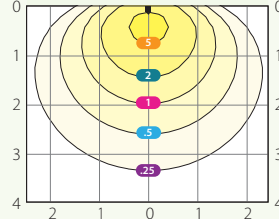

X34 - 64W - 6500LM 120V

Photometric Report: RAB04620