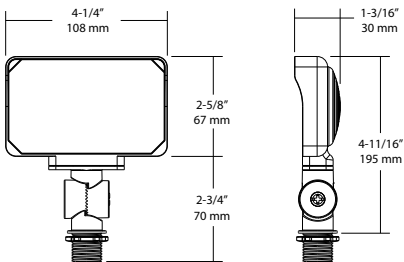

X34 - 6500LM & 5500LM

Weight: 3.35 lbs 1.5 kg

X34 - 3500LM & 2500LM

Weight: 1.35 lbs .61 kg

X34 - 1600LM

Weight: .70 lbs .32 kg

At 120V

15' Mounting Ht, aimed 30° below horizon