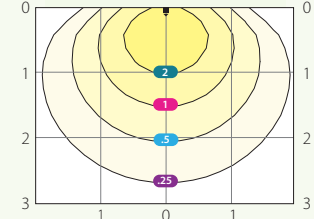

X34 - 35W - 3500LM 277V

Photometric Report: RAB04508