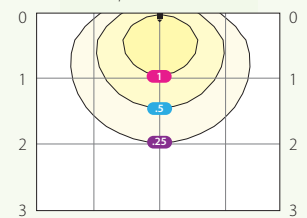

X34 - 35W - 3500LM 277V

Photometric Report: RAB04508

X34 - 25W - 2500LM 277V

Photometric Report: RAB04583MOD50

X34 - 15W - 1600LM 277V

Photometric Report: RAB04623MOD50

Ordering information

Product Family	Lumen Packages	CRI & CCT	Voltage
X34	65L 6500lm, 64W 55L 5500lm, 55W 35L 3500lm, 35W 25L 2500lm, 25W 16L 1600lm, 15W	Blank 80 CRI, 5000K (Cool) 830 80 CRI, 3000K (Warm)	/120 120V /277 277V

Note: Lumen values are nominal