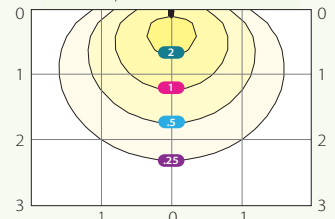

X34 - 25W - 2500LM 277V

Photometric Report: RAB04583MOD50