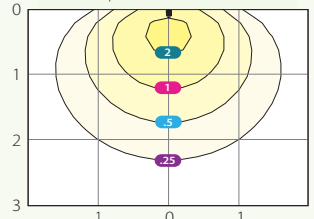

X34 - 25W - 2500LM 120V

Photometric Report: RAB04539