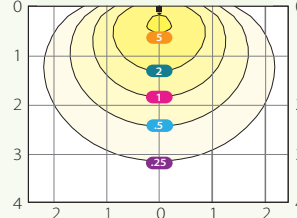

X34 - 55W - 5500LM 120V

Photometric Report: RAB04588MOD50