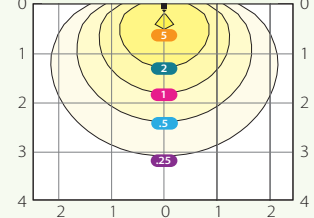

X34 - 15W - 1600LM 120V

Photometric Report: RAB04556MOD50

At 277V

15' Mounting Ht, aimed 30° below horizon

X34 - 64W - 6500LM 277V

Photometric Report: RAB04528

X34 - 55W - 5500LM 277V

Photometric Report: RAB04563MOD50