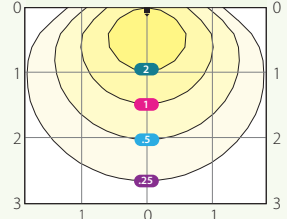

X34 - 35W - 3500LM 120V

Photometric Report: RAB04506