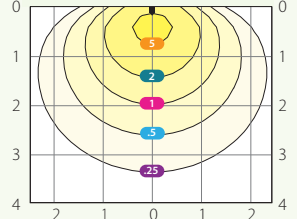

X34 - 15W - 1600LM 120V

Photometric Report: RAB04556MOD50

At 277V

15' Mounting Ht, aimed 30° below horizon

X34 - 64W - 6500LM 277V

Photometric Report: RAB04528

X34 - 55W - 5500LM 277V

Photometric Report: RAB04563MOD50