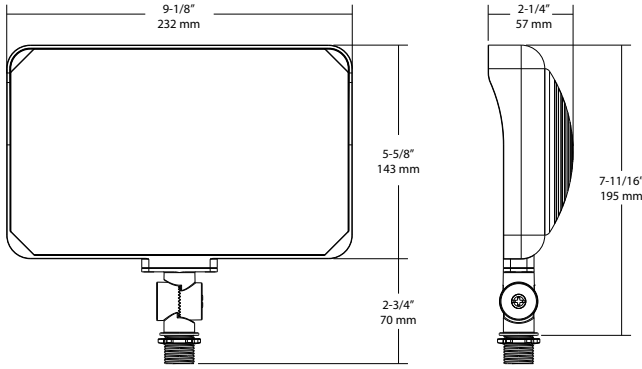

X34 - 6500LM & 5500LM

Weight: 3.35 lbs 1.5 kg

X34 - 3500LM & 2500LM

Weight: 1.35 lbs .61 kg

X34 - 1600LM

Weight: .70 lbs .32 kg

At 120V

15' Mounting Ht, aimed 30° below horizon