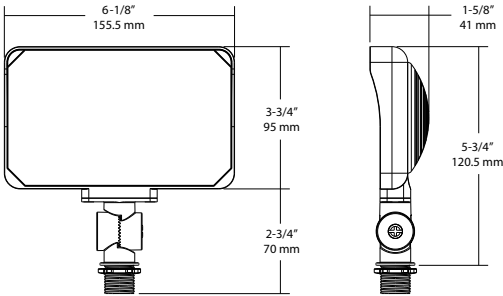

X34 - 6500LM & 5500LM

Weight: 3.35 lbs 1.5 kg

X34 - 3500LM & 2500LM

Weight: 1.35 lbs .61 kg

X34 - 1600LM

Weight: .70 lbs .32 kg

At 120V

15' Mounting Ht, aimed 30° below horizon