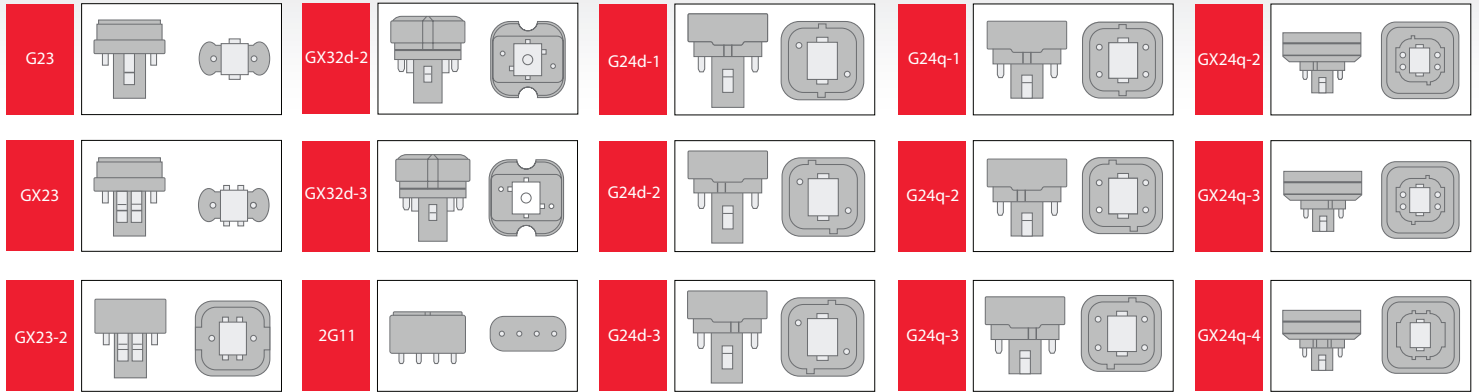

Compact LED Lamp Base Guide

Installation Method	Family	Catalog Number	Compatible Bases
 <p>BALLAST COMPATIBLE TYPE A</p>	PLC 26W HORIZONTAL + VERTICAL	PLC-9-H-8XX-DIR PLC-9-V-8XX-DIR	G24q, GX24q
	PLT 42W HORIZONTAL + VERTICAL	PLT-16-H-8XX-DIR PLT-16-V-8XX-DIR PLT-14.5-H-8XX-DIR PLT-17-V-8XX-DIR	G24q, GX24q
	FIELD ADJUSTABLE PLC 26W HORIZONTAL + VERTICAL	PLC-9.5-H-8FA-DIR PLC-9.5-V-8FA-DIR	G24q, GX24q
	OMNIDIRECTIONAL PLC 13-18W/26W	PLC-7-O-8XX-DIR PLC-9.5-O-8XX-DIR	G24q, GX24q
	PLL 40W	PLL-13.5-8XX-DIR	2G11
	 <p>BALLAST BYPASS TYPE B</p>	PLC 26W HORIZONTAL + VERTICAL	PLC-9-H-8XX-BYP PLC-9-V-8XX-BYP
PLC 42W HORIZONTAL + VERTICAL		PLT-15.5-H-8XX-BYP PLT-16.5-V-8XX-BYP	G24d, G24q*, GX24q*
PLL 40W		PLL-17-8XX-BYP	2G11
 <p>HYBRID - TYPE A + TYPE B</p>	PLS 7-9W HORIZONTAL	PLS-3.5-H-8XX-HYB	G23
	PLS 13W HORIZONTAL + VERTICAL	PLS-5.5-H-8XX-HYB PLS-5-H-8XX-HYB PLS-5.5-V-8XX-HYB	GX23, GX23-2
	FIELD ADJUSTABLE PLC 26W	PLC-8.5-H-8FA-HYB PLC-8.5-V-8FA-HYB	G24d, G24q*, GX24q*
	OMNIDIRECTIONAL PLC 13-18W/26W	PLC-7-O-8XX-HYB PLC-9-O-8XX-HYB	G24d, G24q*, GX24q*

*When ballast is bypassed.