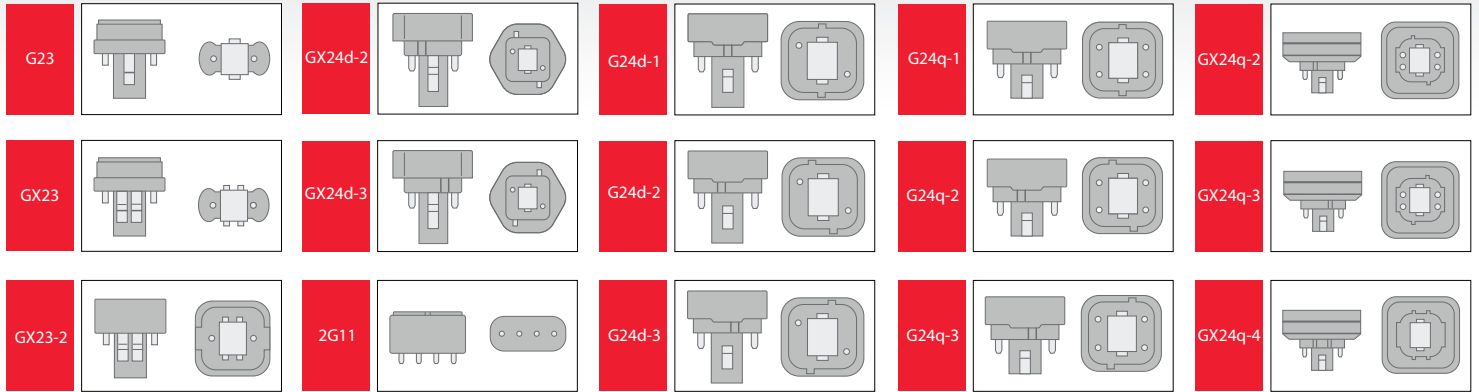

Field Adjustable  
 PLC 26W  
 2-Pin G24d

PLC-8.5-H-8FA-HYB  
 PLC-8.5-V-8FA-HYB

Ballast Brand	Part Number	Number of Lamps	Lamp Connection	N Lamp		N-1 Lamp	
		1/2/3/4	Parallel/Series	120V	277V	120V	277V
PHILIPS-ADVANCE	H-1Q26-TP-BLS	1	N/A	C	N/A	N/A	N/A
	HP28P	1	N/A	C	N/A	N/A	N/A
	HP22627P	2	Parallel	N/A	C	N/A	N/A
ROBERSON	O1527P	2	Series	C	N/A	C	N/A

KEY: C = Compatible N/A = Not applicable N = Not Compatible

Emergency Ballast List

Brand	Model	Output
PHILIPS BODINE	B50	AC
	LP600	AC
	ELI-S-20	AC
IOTA	I-320	AC
	I-42-EM-R-J	AC
	ISL-540	AC
	ISL-54	AC
	ISL-320	AC
EXITRONIX	XEB-7-B-LM	AC
WESTGATE	BAL500	AC
KEYSTONE	KT-EMRG-800-T5	AC
	KT-EMRG-1400-SL	DC
	KT-EMRG-1300-T5	AC
ESPEN	VEM500DV(L)	AC
	VEM700DV(L)	AC
TAMLITE	BAL1400LPACTD	AC
	BAL500LPACTD	AC

# Compact LED Lamp Base Guide

Installation Method	Family	Catalog Number	Compatible Bases
 <p><b>BALLAST COMPATIBLE TYPE A</b></p>	PLC 26W HORIZONTAL + VERTICAL	PLC-9-H-8XX-DIR PLC-9-V-8XX-DIR	G24q, GX24q
	PLT 42W HORIZONTAL + VERTICAL	PLT-16-H-8XX-DIR PLT-16-V-8XX-DIR PLT-14.5-H-8XX-DIR PLT-17-V-8XX-DIR	G24q, GX24q
	FIELD ADJUSTABLE PLC 26W HORIZONTAL + VERTICAL	PLC-9.5-H-8FA-DIR PLC-9.5-V-8FA-DIR	G24q, GX24q
	OMNI-DIRECTIONAL PLC 13-18W/26W	PLC-7-O-8XX-DIR PLC-9.5-O-8XX-DIR	G24q, GX24q
	PLL 40W	PLL-13.5-8XX-DIR	2G11
	 <p><b>BALLAST BYPASS TYPE B</b></p>	PLC 26W HORIZONTAL + VERTICAL	PLC-9-H-8XX-BYP PLC-9-V-8XX-BYP
PLC 42W HORIZONTAL + VERTICAL		PLT-15.5-H-8XX-BYP PLT-16.5-V-8XX-BYP	G24d, G24q*, GX24q*
PLL 40W		PLL-17-8XX-BYP	2G11
 <p><b>HYBRID - TYPE A + TYPE B</b></p>	PLS 7-9W HORIZONTAL	PLS-3.5-H-8XX-HYB	G23
	PLS 13W HORIZONTAL + VERTICAL	PLS-5.5-H-8XX-HYB PLS-5-H-8XX-HYB PLS-5.5-V-8XX-HYB	GX23
	FIELD ADJUSTABLE PLC 26W	PLC-8.5-H-8FA-HYB PLC-8.5-V-8FA-HYB	G24d, G24q*, GX24q*
	OMNI-DIRECTIONAL PLC 13-18W/26W	PLC-7-O-8XX-HYB PLC-9-O-8XX-HYB	G24d, G24q*, GX24q*