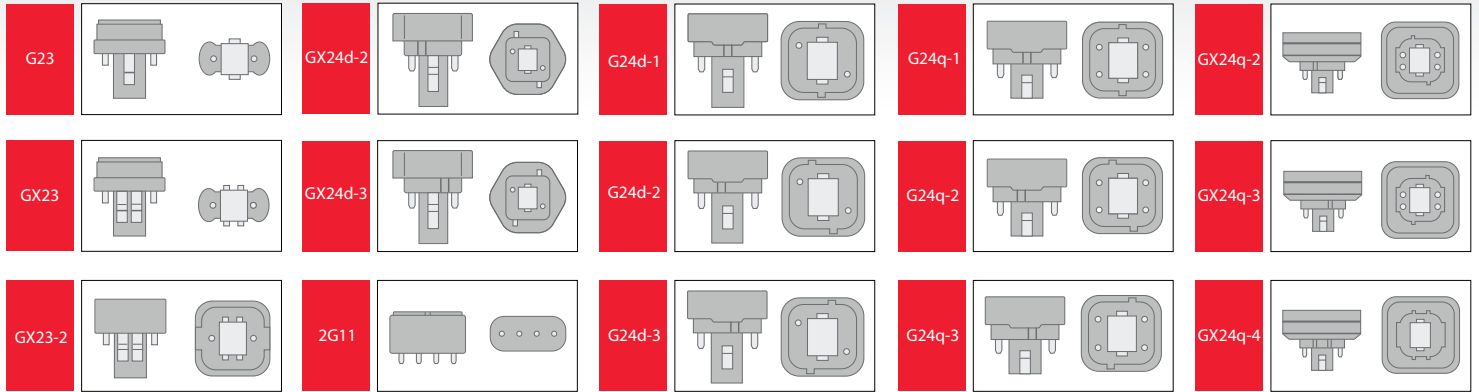

Compact LED Lamp Base Guide

Installation Method	Family	Catalog Number	Compatible Bases	
  BALLAST COMPATIBLE TYPE A	PLC 26W HORIZONTAL + VERTICAL	PLC-9-H-8XX-DIR PLC-9-V-8XX-DIR	G24q, GX24q	
	PLT 42W HORIZONTAL + VERTICAL	PLT-16-H-8XX-DIR PLT-16-V-8XX-DIR PLT-14.5-H-8XX-DIR PLT-17-V-8XX-DIR	G24q, GX24q	
	FIELD ADJUSTABLE PLC 26W HORIZONTAL + VERTICAL	PLC-9.5-H-8FA-DIR PLC-9.5-V-8FA-DIR	G24q, GX24q	
	OMNI-DIRECTIONAL PLC 13-18W/26W	PLC-7-O-8XX-DIR PLC-9.5-O-8XX-DIR	G24q, GX24q	
	PLL 40W	PLL-13.5-8XX-DIR	2G11	
	  BALLAST BYPASS TYPE B	PLC 26W HORIZONTAL + VERTICAL	PLC-9-H-8XX-BYP PLC-9-V-8XX-BYP	G24d, G24q*, GX24q*
PLC 42W HORIZONTAL + VERTICAL		PLT-15.5-H-8XX-BYP PLT-16.5-V-8XX-BYP	G24d, G24q*, GX24q*	
PLL 40W		PLL-17-8XX-BYP	2G11	
  HYBRID - TYPE A + TYPE B	PLS 7-9W HORIZONTAL	PLS-3.5-H-8XX-HYB	G23	
	PLS 13W HORIZONTAL + VERTICAL	PLS-5.5-H-8XX-HYB PLS-5-H-8XX-HYB PLS-5.5-V-8XX-HYB	GX23	
	FIELD ADJUSTABLE PLC 26W	PLC-8.5-H-8FA-HYB PLC-8.5-V-8FA-HYB	G24d, G24q*, GX24q*	
	OMNI-DIRECTIONAL PLC 13-18W/26W	PLC-7-O-8XX-HYB PLC-9-O-8XX-HYB	G24d, G24q*, GX24q*	

*When Ballast is bypassed.