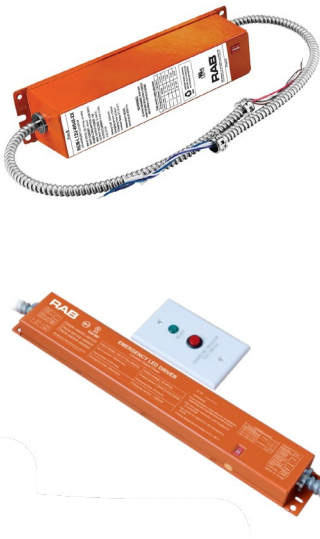

6

Mounting Accessories

PAGE

8

Low Voltage Emergency Driver

PAGE

16

High Voltage Emergency Driver

PAGE

17

Color Trim Rings

Product Image	Trim Ring Catalog No.	Product Group	Compatible Downlight Catalog No.
	WFRL-TRIM-3R-BS WFRL-TRIM-3R-BRS WFRL-TRIM-3R-BNS	3" CCT Field-Adjustable Edge-Lit Wafer	WFRL3R69CCT120WS
	WFRL-TRIM-4R-BS WFRL-TRIM-4R-BRS WFRL-TRIM-4R-BNS	4" Edge-Lit Wafer	WFRL4R99XX120WS
		4" CCT Field-Adjustable Edge-Lit Wafer	WFRL4R10.59FA120WS
			WFRL4R99FA120WBS
	WFRL-TRIM-6R-BS WFRL-TRIM-6R-BRS WFRL-TRIM-6R-BNS	6" Edge-Lit Wafer	WFRL6R139XX120WS
		6" CCT Field-Adjustable Edge-Lit Wafer	WFRL6R139FADWS
			WFRL6R149FA120WS
			WFRL6R139FA120WBS
	WFRL6R139FA120WS		
	PUCKFA-TRIM-4R-BS PUCKFA-TRIM-4R-BRS PUCKFA-TRIM-4R-BNS	4" PUCK Slim Surface Mount Wafer	PUCKFA-4R-7.5-9CCT-120-WS
	DLTRIM/WFRL4S-BS DLTRIM/WFRL4S-BNS DLTRIM/WFRL4S-BRS	4" Square CCT Field-Adjustable Edge-Lit Wafer	WFRL4S99FA120WX
	DLTRIM/WFRL4S-BB DLTRIM/WFRL4S-BNB DLTRIM/WFRL4S-BRB		
	DLTRIM/WFRL6S-BS DLTRIM/WFRL6S-BNS DLTRIM/WFRL6S-BRS	6" Square CCT Field-Adjustable Edge-Lit Wafer	WFRL6S139FA120WX
	DLTRIM/WFRL6S-BB DLTRIM/WFRL6S-BNB DLTRIM/WFRL6S-BRB		