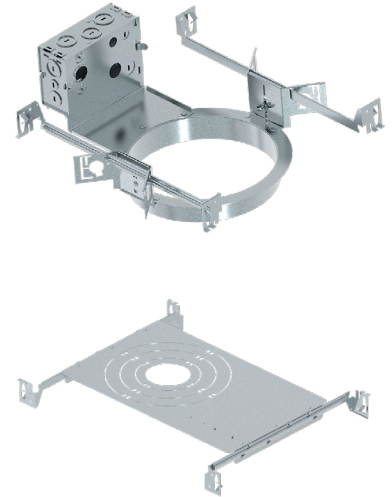

6

Mounting Accessories

PAGE

8

Low Voltage Emergency Driver

PAGE

16

High Voltage Emergency Driver

PAGE

17

Color Trim Rings

Product Image	Trim Ring Catalog No.	Product Group	Compatible Downlight Catalog No.
	WFRL-TRIM-3R-BS WFRL-TRIM-3R-BRS WFRL-TRIM-3R-BNS	3" CCT Field-Adjustable Edge-Lit Wafer	WFRL3R69CCT120WS
	WFRL-TRIM-4R-BS WFRL-TRIM-4R-BRS WFRL-TRIM-4R-BNS	4" Edge-Lit Wafer	WFRL4R99XX120WS
		4" CCT Field-Adjustable Edge-Lit Wafer	WFRL4R10.59FA120WS
			WFRL4R99FA120WBS
	WFRL-TRIM-6R-BS WFRL-TRIM-6R-BRS WFRL-TRIM-6R-BNS	6" Edge-Lit Wafer	WFRL6R139XX120WS
		6" CCT Field-Adjustable Edge-Lit Wafer	WFRL6R139FADWS
			WFRL6R149FA120WS
			WFRL6R139FA120WBS
	WFRL6R139FA120WS		
	PUCKFA-TRIM-4R-BS PUCKFA-TRIM-4R-BRS PUCKFA-TRIM-4R-BNS	4" PUCK Slim Surface Mount Wafer	PUCKFA-4R-7.5-9CCT-120-WS
	DLTRIM/WFRL4S-BS DLTRIM/WFRL4S-BNS DLTRIM/WFRL4S-BRS	4" Square CCT Field-Adjustable Edge-Lit Wafer	WFRL4S99FA120WX
	DLTRIM/WFRL4S-BB DLTRIM/WFRL4S-BNB DLTRIM/WFRL4S-BRB		
	DLTRIM/WFRL6S-BS DLTRIM/WFRL6S-BNS DLTRIM/WFRL6S-BRS	6" Square CCT Field-Adjustable Edge-Lit Wafer	WFRL6S139FA120WX
	DLTRIM/WFRL6S-BB DLTRIM/WFRL6S-BNB DLTRIM/WFRL6S-BRB		