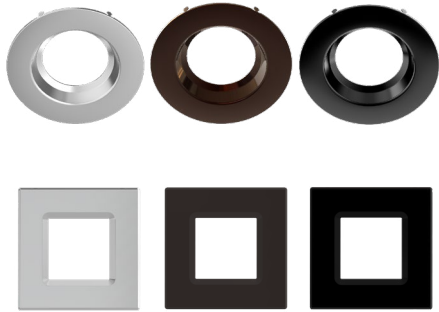

Downlight Accessory Compatibility Guide

RAB®

Downlight Accessory Compatibility Guide

Color Trim Ring

PAGE

3

Goof Ring

PAGE