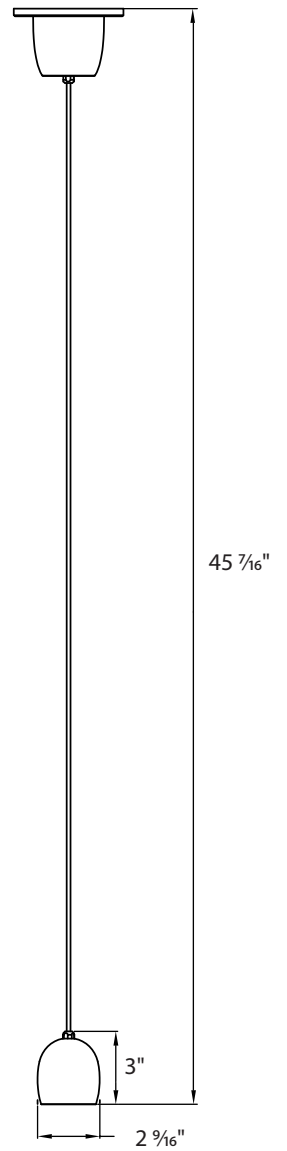

TYPE: _____

PREPARED BY: _____

KEY FEATURES

- ARC Track light with Static 10W and 3000K CCT
- 120V, TRIAC dimming
- Fits standard single circuit H-track. Surface, pendant, track pendant, & recessed mount options available.
- White or black finish with standard gold reflector
- 90CRI
- Beam angle 36°
- UL rated for dry locations. Recessed mount models are rated for damp location.
- 5-year, limited warranty

Decorative track light with gold reflector

PERFORMANCE

ARC & ARCTP	3000K
Watts	10W
Input Watt	10.2W
Lumens	837
Efficacy	82.1
CRI	93
Voltage Rating	120V

ARCSM & ARCPM	3000K
Watts	10W
Input Watt	9.3W
Lumens	776
Efficacy	83.4
CRI	93
Voltage Rating	120V

Aluminum

Mounting

Standard track mount. Surface, pendant, track pendant, & recessed mount options available.

Beam Angle:

36°

Reflector

Polycarbonate

IP Ratings

Weight: 0.86 lbs

ARC Track Light

DIMENSIONS

ARCTP

Weight: 0.68 lbs

ARCPM

Weight: 0.68 lbs

ARC Track Light