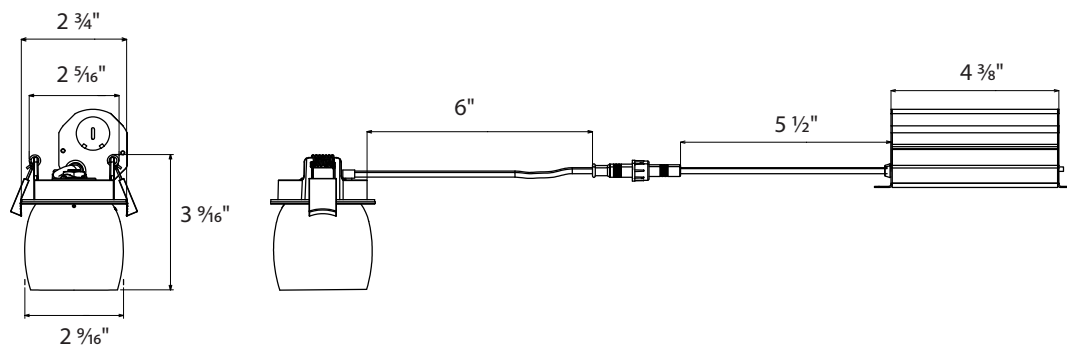

ARCRM

Weight: 0.86 lbs