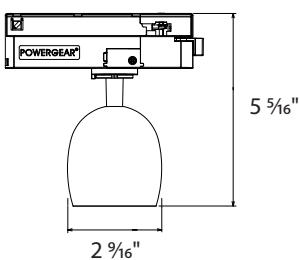

Lifespan

100,000-hour LED lifespan based on IES LM-80 results and -21 calculations

DIMENSIONS

ARC

Weight: 0.68 lbs

ARCSM

Weight: 0.68 lbs

ARCRM