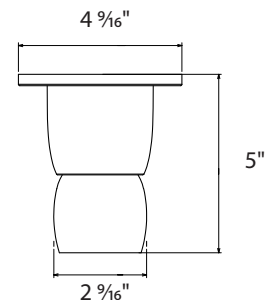

Lifespan

100,000-hour LED lifespan based on IES LM-80 results and -21 calculations

DIMENSIONS

ARC

Weight: 0.68 lbs

ARCSM

Weight: 0.68 lbs

ARCRM

Weight: 0.86 lbs

ARC Track Light

DIMENSIONS

ARCTP

Weight: 0.68 lbs

ARCPM

Weight: 0.68 lbs

ARC Track Light