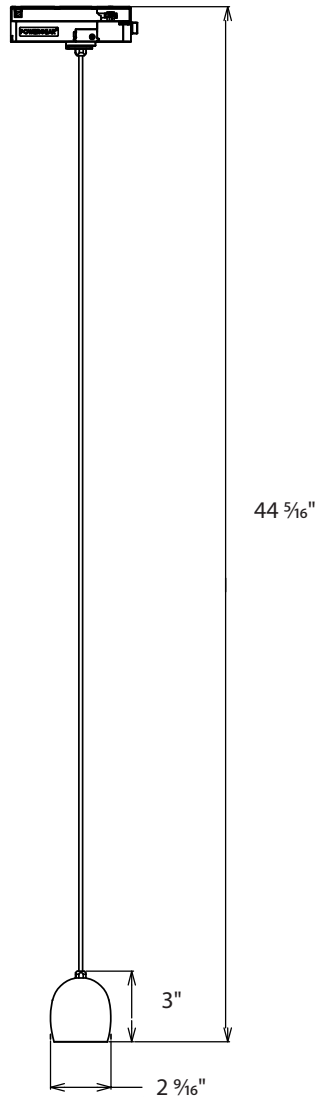

TYPE: _____

PREPARED BY: _____

KEY FEATURES

- ARC Track light with Static 10W and 3000K CCT
- 120V, TRIAC dimming
- Fits standard single circuit H-track. Surface, pendant, track pendant, & recessed mount options available.
- White or black finish with standard gold reflector
- 90CRI
- Beam angle 36°
- UL rated for dry locations. Recessed mount models are rated for damp location.
- 5-year, limited warranty

Decorative track light with gold reflector

PERFORMANCE

ARC & ARCTP	3000K
Watts	10W
Input Watt	10.2W
Lumens	837
Efficacy	82.1
CRI	93
Voltage Rating	120V

ARCSM & ARCPM	3000K
Watts	10W
Input Watt	9.3W
Lumens	776
Efficacy	83.4
CRI	93
Voltage Rating	120V

Lifespan

100,000-hour LED lifespan based on IES LM-80 results and -21 calculations

DIMENSIONS

ARC

Weight: 0.68 lbs

ARCSM

Weight: 0.68 lbs

ARCRM

Weight: 0.86 lbs

ARC Track Light

DIMENSIONS

ARCTP

Weight: 0.68 lbs

ARCPM

Weight: 0.68 lbs

ARC Track Light