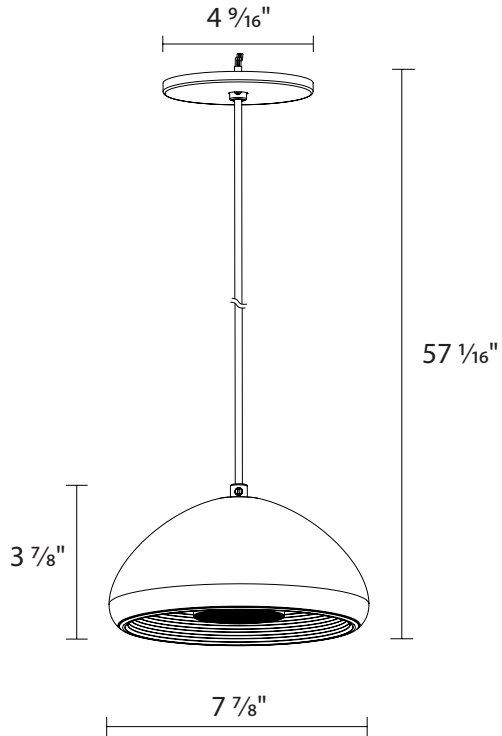

TECHNICAL SPECIFICATIONS

CONSTRUCTION

Product Type

Decorative Pendant Mount

Size

8", 12"

Shape

Round

AURA Decorative Pendant

DIMENSIONS

8" Pendant

Weight: 1.49 lbs

12" Pendant

Weight: 3.38 lbs

AURA Decorative Pendant

ORDERING INFO