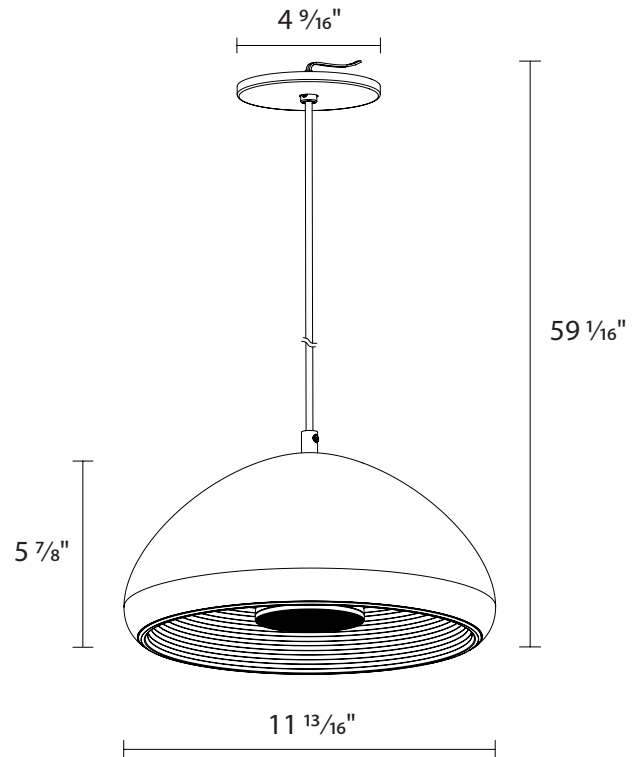

TECHNICAL SPECIFICATIONS

CONSTRUCTION

Product Type

Decorative Pendant Mount

Size

8", 12"

Shape

Round

AURA Decorative Pendant

DIMENSIONS

8" Pendant

Weight: 1.49 lbs

12" Pendant

Weight: 3.38 lbs

AURA Decorative Pendant

ORDERING INFO