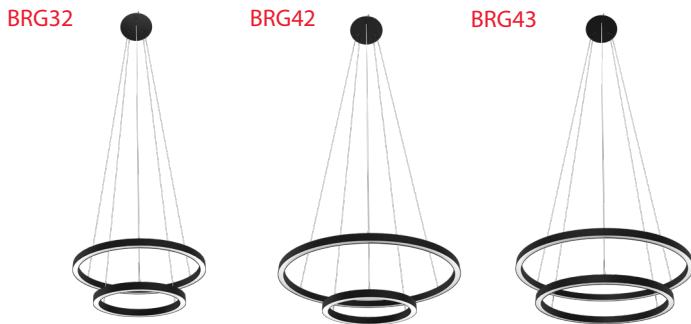

BOA® Ring Architectural Lighting