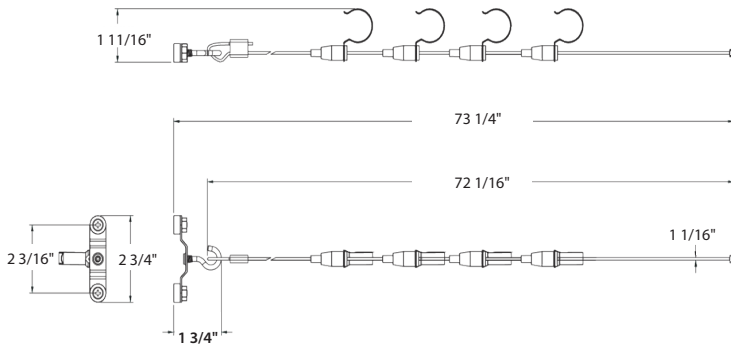

TECHNICAL SPECIFICATIONS

CONSTRUCTION

Product Type Linear	Lens Finish Clear
Length (Nominal) 18", 24", 30", 36", 42", 46" 60", 64", 72", 84", 96", 108" 117" & 120"	Base Type Rotatable R17D
Bulb Shape T8	Beam Angle 360°
Enclosure material Plastic-Aluminum (Cable Kits: Metal)	

RAB's warranty is subject to all terms and conditions found at rablighting.com/warranty.

DIMENSIONS

CATALOG NUMBER	WEIGHT	A	B	C	D	E	F
T8-7-18P2S-865-DE-BYP	0.3 lb	15 13/16 "	15 1/2"	15 3/16"	13 3/16"	1 1/8"	1"
T8-9-24P2S-865-DE-BYP	0.4 lb	21 13/16"	21 1/2"	21 3/16"	19 3/16"	1 1/8"	1"
T8-12-30P2S-865-DE-BYP	0.5 lb	27 13/16"	27 1/2"	27 3/16"	25 3/16"	1 1/16"	1"
T8-15-36P2S-865-DE-BYP	0.7 lb	33 1/2"	33 13/16"	33 3/16"	31 3/16"	1 1/8"	1"
T8-17.5-42P2S-865-DE-BYP	0.7 lb	39 13/16"	39 1/2"	39 3/16"	37 3/16"	1 1/16"	1"
T8-19.5-48P2S-865-DE-BYP	0.7 lb	45 13/16"	45 1/2"	45 3/16"	43 3/16"	1 1/8"	1"
T8-24-60P2S-865-DE-BYP	1 lb	57 13/16"	57 1/2"	57 3/16"	55 3/16"	1 1/8"	1"
T8-26-64P2S-865-DE-BYP	1 lb	61 13/16"	61 1/2"	61 3/16"	59 3/16"	1 1/16"	1"
T8-29.5-72P2S-865-DE-BYP	1 lb	69 13/16"	69 1/2"	69 3/16"	67 3/16"	1 1/8"	1"
T8-35-84P2S-865-DE-BYP	1.5 lbs	81 13/16"	81 1/2"	81 3/16"	79 3/16"	1 1/8"	1"
T8-39.5-96P2S-865-DE-BYP	1.8 lbs	93 13/16"	93 1/2"	93 3/16"	91 3/16"	1 1/8"	1"
T8-43-108P2S-865-DE-BYP	2 lbs	105 13/16"	105 1/2"	105 3/16"	103 3/16"	1 1/8"	1"
T8-46-117P2S-865-DE-BYP	2 lbs	114 13/16"	114 1/2"	114 3/16"	112 3/16"	1 1/16"	1"
T8-47.5-120P2S-865-DE-BYP	2 lbs	117 13/16"	117 1/2"	117 3/16"	115 3/16"	1 1/8"	1"

ACCESSORIES (SOLD SEPERATELY)

ST-4L-CABLE-KIT

Cable mounting accessory for sign Hero LED lamps: 1-4 lamp applications: designed to prevent lamp sagging for horizontal applications.

Over 8' long: Includes options for mounting via magnets or tek screws