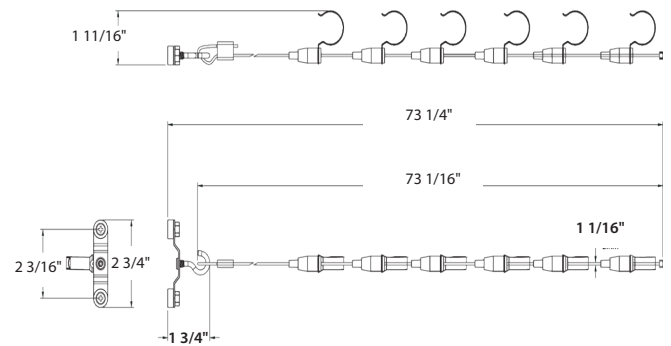

ST-6L-CABLE-KIT

Cable mounting accessory for sign Hero LED lamps: 1-6 lamp applications: designed to prevent lamp sagging for horizontal applications.

Over 8' long: Includes options for mounting via magnets or tek screws