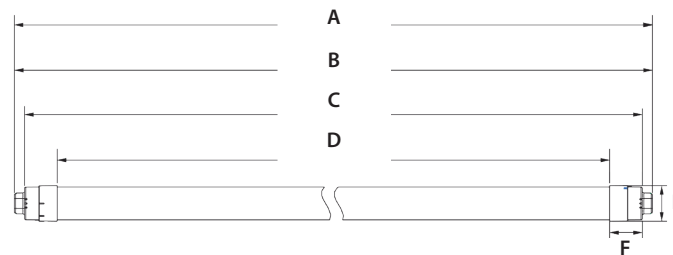

TECHNICAL SPECIFICATIONS

CONSTRUCTION

Product Type Linear	Lens Finish Clear
Length (Nominal) 18", 24", 30", 36", 42", 46" 60", 64", 72", 84", 96", 108" 117" & 120"	Base Type Rotatable R17D
Bulb Shape T8	Beam Angle 360°
Enclosure material Plastic-Aluminum (Cable Kits: Metal)	

COMPLIANCE

Safety Listing UL Listed, UL Classified
Environment/Fixture Rating Damp / Enclosed
FCC Complies with Part 15 of the FCC Rules.
RoHS Mercury and UV free. RoHS-compliant components.

INSTALLATION METHOD

UL Type B, Ballast Bypass - Double Ended Wire

ELECTRICAL

THD ≤20%
Power Factor >0.9
Input Voltage 120-277V
Operating Frequency 50/60Hz
Operating Temperature -20°C to 55°C
Note All values are typical (tolerance +/- 10%)

OTHER

Warranty
RAB warrants that our LED products will be free from defects in materials and workmanship for a period of five (5) years from the date of delivery to the end user, including coverage of light output, color stability, driver performance and fixture finish.

RAB's warranty is subject to all terms and conditions found at rablighting.com/warranty.

DIMENSIONS

CATALOG NUMBER	WEIGHT	A	B	C	D	E	F
T8-7-18P2S-865-DE-BYP	0.3 lb	15 13/16 "	15 1/2"	15 3/16"	13 3/16"	1 1/8"	1"
T8-9-24P2S-865-DE-BYP	0.4 lb	21 13/16"	21 1/2"	21 3/16"	19 3/16"	1 1/8"	1"
T8-12-30P2S-865-DE-BYP	0.5 lb	27 13/16"	27 1/2"	27 3/16"	25 3/16"	1 1/16"	1"
T8-15-36P2S-865-DE-BYP	0.7 lb	33 1/2"	33 13/16"	33 3/16"	31 3/16"	1 1/8"	1"
T8-17.5-42P2S-865-DE-BYP	0.7 lb	39 13/16"	39 1/2"	39 3/16"	37 3/16"	1 1/16"	1"
T8-19.5-48P2S-865-DE-BYP	0.7 lb	45 13/16"	45 1/2"	45 3/16"	43 3/16"	1 1/8"	1"
T8-24-60P2S-865-DE-BYP	1 lb	57 13/16"	57 1/2"	57 3/16"	55 3/16"	1 1/8"	1"
T8-26-64P2S-865-DE-BYP	1 lb	61 13/16"	61 1/2"	61 3/16"	59 3/16"	1 1/16"	1"
T8-29.5-72P2S-865-DE-BYP	1 lb	69 13/16"	69 1/2"	69 3/16"	67 3/16"	1 1/8"	1"
T8-35-84P2S-865-DE-BYP	1.5 lbs	81 13/16"	81 1/2"	81 3/16"	79 3/16"	1 1/8"	1"
T8-39.5-96P2S-865-DE-BYP	1.8 lbs	93 13/16"	93 1/2"	93 3/16"	91 3/16"	1 1/8"	1"
T8-43-108P2S-865-DE-BYP	2 lbs	105 13/16"	105 1/2"	105 3/16"	103 3/16"	1 1/8"	1"
T8-46-117P2S-865-DE-BYP	2 lbs	114 13/16"	114 1/2"	114 3/16"	112 3/16"	1 1/16"	1"
T8-47.5-120P2S-865-DE-BYP	2 lbs	117 13/16"	117 1/2"	117 3/16"	115 3/16"	1 1/8"	1"