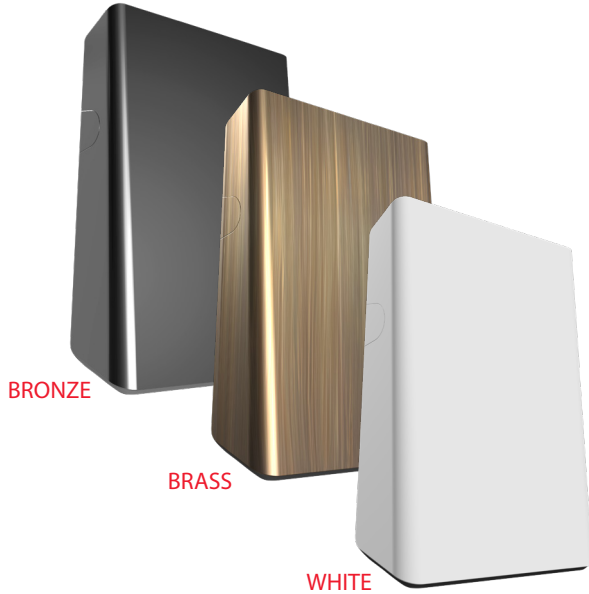

# SLIM Field-Adjustable Wall Pack

SLIM

PROJECT:

DATE:

TYPE:

PREPARED BY: