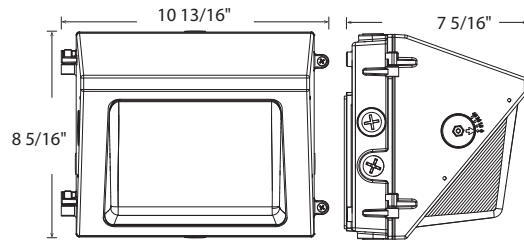

PERFORMANCE

Lifespan

100,000-hour LED lifespan based on IES LM-80 results and TM-21 calculations

W22 Adjustable Throw Wall Pack

DIMENSIONS :

W22-S

Weight: 5.5 lbs

W22-M