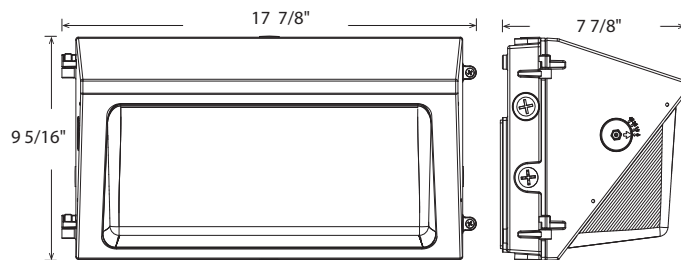

W22-L

Weight: 13.0 lbs

ACCESSORIES :

IMAGE	SKU#	UPC#	DESCRIPTION
	W22-S-WG	192552035491	WIRE GUARD FOR SMALL W22 30W
	W22-M-WG	192552035507	WIRE GUARD FOR MEDIUM W22 60W, 100W
	W22-L-WG	192552035514	WIRE GUARD FOR LARGE W22 150W