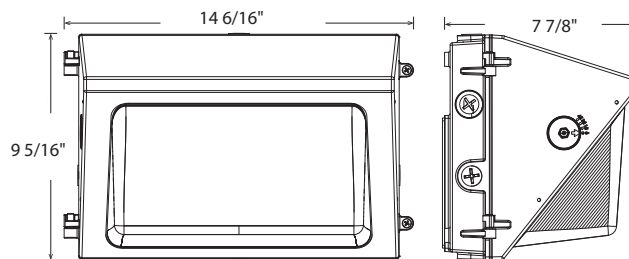

W22 Adjustable Throw Wall Pack

DIMENSIONS :

W22-S

Weight: 5.5 lbs

W22-M

Weight: 9.5 lbs

W22-L

Weight: 13.0 lbs

ACCESSORIES :

IMAGE	SKU#	UPC#	DESCRIPTION
	W22-S-WG	192552035491	WIRE GUARD FOR SMALL W22 30W
	W22-M-WG	192552035507	WIRE GUARD FOR MEDIUM W22 60W, 100W
	W22-L-WG	192552035514	WIRE GUARD FOR LARGE W22 150W