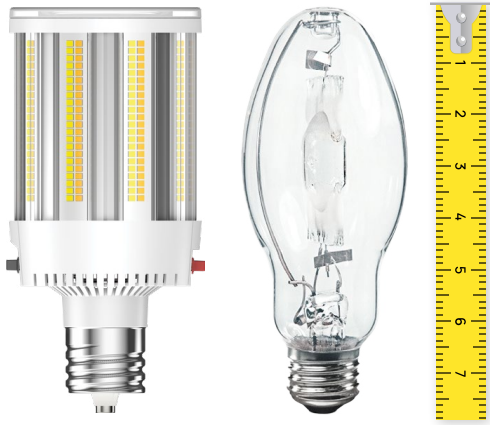

VIEW PRODUCTS

50,000-HOUR LED LIFESPAN

120-277V

277-480V

STEP DIMMING

80 CRI

DAMP RATED

ENCLOSED

BALLAST BYPASS

DLC LISTED

5 YEAR NO-COMPROMISE WARRANTY

RAB's warranty is subject to all terms and conditions found at rablighting.com/warranty

Small but mighty.

Size matters when it comes to retrofit applications. These smaller dimensions closely match ANSI standards for metal halide lamps, making it ideal for upgrading existing fixtures without compatibility concerns. Its compact profile easily fits where other LED replacements can't, opening up new possibilities for your lighting projects without the need for complete fixture replacement.

Field adjustable for ultimate flexibility.

Select wattage and color temperature on-site with options from 10W–450W in E26 or EX39 bases. Onboard dip switches make in-field adjustments quick and easy.

Super-high output when you need it.

With a design that lets us hit higher lumen outputs without a larger form factor, these post tops can deliver output of up to 73,000+ lumens, making them perfect for applications that demand exceptional brightness. With models equivalent to up to 1500W HID, they will get the job done!