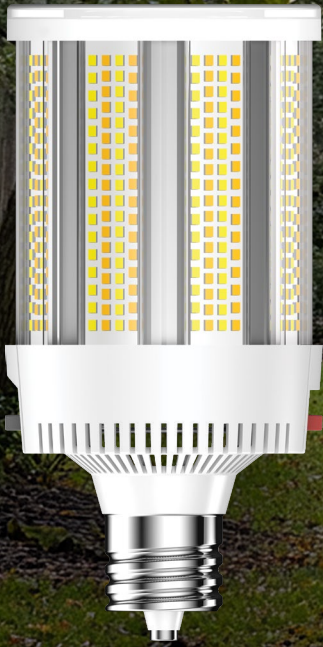

RAB

Maximum flexibility
with a minimum footprint.

Active cooling post tops deliver where others can't.

Revolutionary active cooling.

These post tops feature active cooling technology that changes the game for upgrading HID. Unlike conventional passive cooling systems that require bulky heat sinks, active cooling uses an internal fan to dissipate heat, allowing for a smaller design that can fit in a bigger variety of traditional fixtures.

VIEW PRODUCTS

50,000-HOUR LED LIFESPAN

120-277V

277-480V

STEP DIMMING

80 CRI

DAMP RATED

ENCLOSED

BALLAST BYPASS

DLC LISTED

5 YEAR NO-COMPROMISE WARRANTY

RAB's warranty is subject to all terms and conditions found at rablighting.com/warranty

Small but mighty.

Size matters when it comes to retrofit applications. These smaller dimensions closely match ANSI standards for metal halide lamps, making it ideal for upgrading existing fixtures without compatibility concerns. Its compact profile easily fits where other LED replacements can't, opening up new possibilities for your lighting projects without the need for complete fixture replacement.

With a design that lets us hit higher lumen outputs without a larger form factor, these post tops can deliver output of up to 73,000+ lumens, making them perfect for applications that demand exceptional brightness. With models equivalent to up to 1500W HID, they will get the job done!