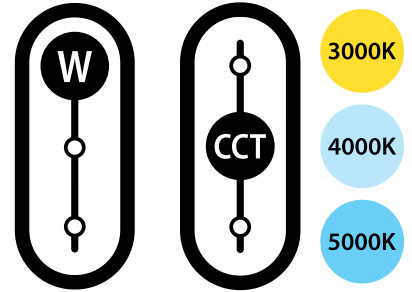

VIEW PRODUCTS

50,000-HOUR LED LIFESPAN

120-277V

277-480V

STEP DIMMING

80 CRI

DAMP RATED

ENCLOSED

BALLAST BYPASS

DLC LISTED

5 YEAR NO-COMPROMISE WARRANTY

RAB's warranty is subject to all terms and conditions found at rablighting.com/warranty

Small but mighty.

Size matters when it comes to retrofit applications. These smaller dimensions closely match ANSI standards for metal halide lamps, making it ideal for upgrading existing fixtures without compatibility concerns. Its compact profile easily fits where other LED replacements can't, opening up new possibilities for your lighting projects without the need for complete fixture replacement.

Field adjustable for ultimate flexibility.

Select wattage and color temperature on-site with options from 10W–450W in E26 or EX39 bases. Onboard dip switches make in-field adjustments quick and easy.

Super-high output when you need it.

With a design that lets us hit higher lumen outputs without a larger form factor, these post tops can deliver output of up to 73,000+ lumens, making them perfect for applications that demand exceptional brightness. With models equivalent to up to 1500W HID, they will get the job done!

Ordering Matrix

Product Family	Wattage	Base	CRI/Color Temp.	Installation	Driver
HIDFA		EX39	8CCT	BYP	
20S	20/15/10W	EX39 Mogul Base	8CCT	BYP	120-277V, Step Dimming
35S	35/26/18W	E26 Edison**	80CRI, 3000/4000/5000K CCT Adjustable	Ballast Bypass, Type B	277-480V, Step Dimming
45S	45/33/22W				
50S	50/38/25W				
80S	80/60/40W				
120S	120/90/60W				
150S	150/115/80W				
200S	200/150/100W				
270S	270/200/135W*				
360S	360/270/180W*				
450S	450/338/225W*				

* 277-480V Versions only

** Only available on 20S, 35S, 45S, 50S models