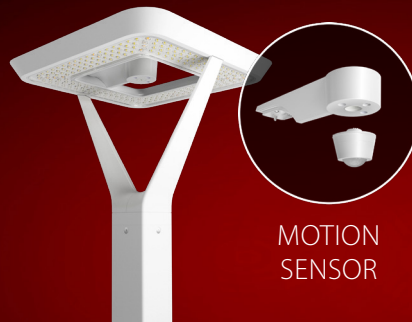

Control-ready options.

Optional, factory-installed accessory arms let you plug in photocells* or motion sensors (standard or Lightcloud Blue) after installation.

*Includes shorting cap

MOTION SENSOR