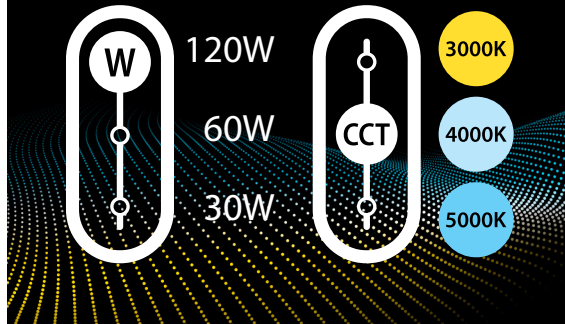

FEATURE PAGE

100,000-HOUR LED LIFESPAN

480V

120-277V

VIBRATION

PROTECTION

5-YEAR NO-COMPROMISE WARRANTY

RAB's warranty is subject to all terms and conditions found at rablighting.com/warranty

Dial in the perfect light.

Three selectable wattages and field-adjustable CCT mean you can fine-tune the AL5 on site without reordering.