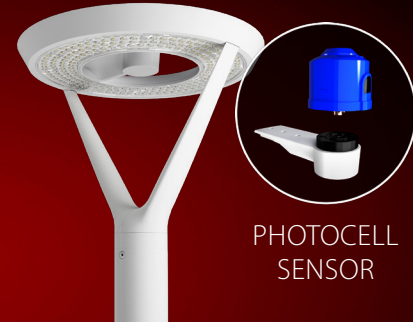

PHOTOCELL SENSOR

Installation that doesn't slow you down.

The AL5 slips onto a 2-3/8" tenon and is secured with set screws that are easy to tighten but tough to strip during install. The driver module uses a quick-connect system — drop it onto the tenon, slide the fixture on, and electrical connections happen simultaneously.