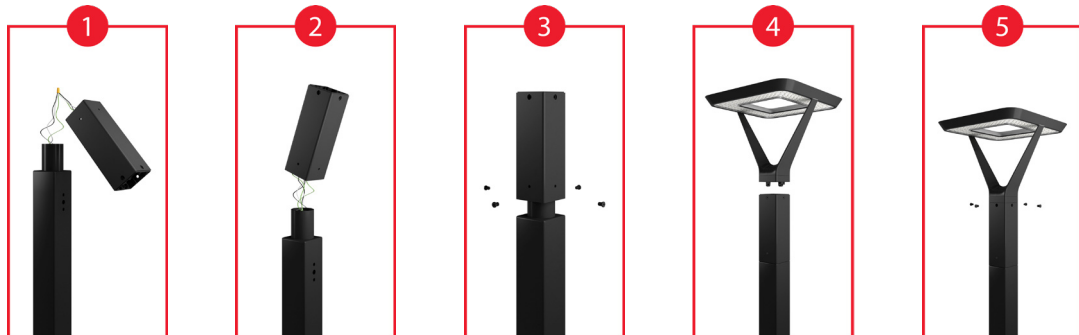

Ordering Matrix

Product Family	Shape	Distribution	Wattage	Color Temp.	Finish	Driver	Sensor-Ready Arm
AL5	Blank S Round Square	Blank C Type V Wide Type V Concentrated*	Blank 120/60/30W	Blank Y 3000/4000/5000K** 3000K*	Blank W B RG Bronze White Black Roadway Gray	Blank /480 120-277V, 0-10V Dimming 480V, 0-10V Dimming	Blank /SA /PCTA None Motion Sensor Arm Twistlock Photocell Arm