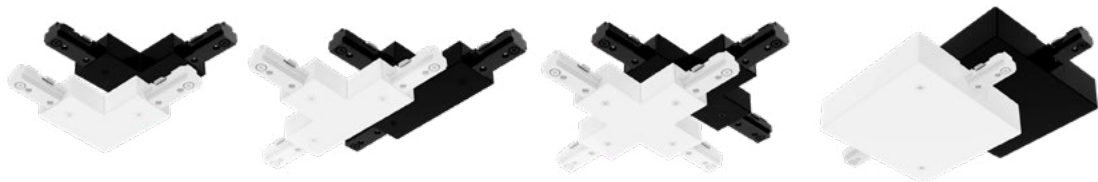

RAB[®]

ARC

Decorative track lighting with a heart of gold.

ARC — built for spaces that demand more.

The gold standard.

All ARC models include a beautiful gold reflector, no matter which finish you choose. It's a signature detail that gives retail displays, hospitality spaces, and high-end residential projects a level of finish that standard track heads simply don't deliver.

FEATURE PAGE

*Only semi-recessed mount is damp rated.

RAB's warranty is subject to all terms and conditions found at rablighting.com/warranty

Mounting flexibility.

Track mount is the starting point, but the ARC includes five different mounting options: track, surface, semi-recessed, track pendant, and pendant. One fixture family covers a lot of ground, so specifiers can keep a consistent look across a project without sourcing multiple products.

Aim it exactly where you need it.

The ARC head tilts up to 40° and rotates a full 360°, so installers can hit their target. And with 36° optics, the beam is focused and deliberate — ideal for accent lighting, merchandise displays, or artwork

Complete design solutions.

ARC is fully compatible with our track system components, which include 3 track lengths in both colors, various joiner configurations, power feeds, and current limiters.

Ordering Matrix