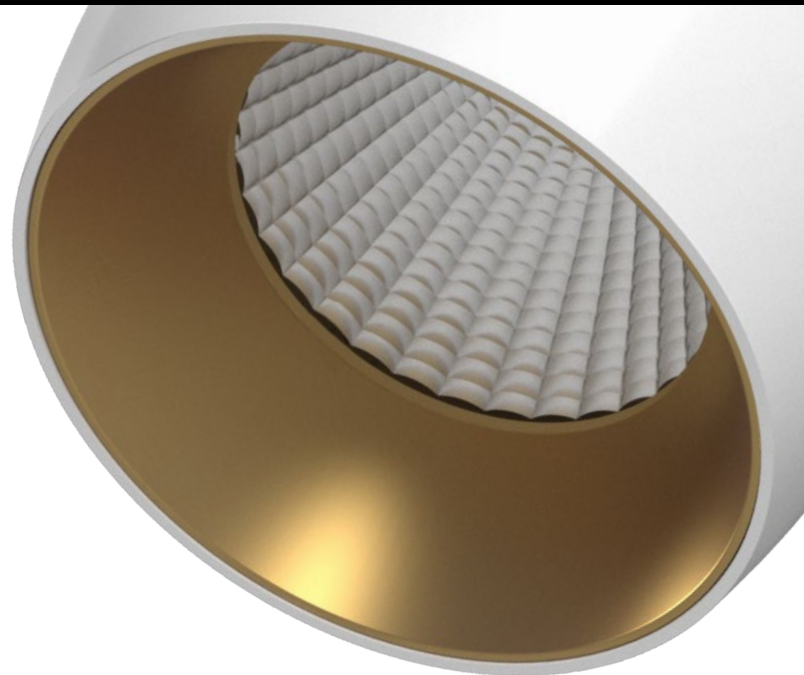

RAB[®]

ARC

Decorative track lighting with a heart of gold.

ARC — built for spaces that demand more.

The gold standard.

All ARC models include a beautiful gold reflector, no matter which finish you choose. It's a signature detail that gives retail displays, hospitality spaces, and high-end residential projects a level of finish that standard track heads simply don't deliver.

FEATURE PAGE

*Only semi-recessed mount is damp rated.

RAB's warranty is subject to all terms and conditions found at rablighting.com/warranty

Mounting flexibility.

Track mount is the starting point, but the ARC includes five different mounting options: track, surface, semi-recessed, track pendant, and pendant. One fixture family covers a lot of ground, so specifiers can keep a consistent look across a project without sourcing multiple products.

Aim it exactly where you need it.

The ARC head tilts up to 40° and rotates a full 360°, so installers can hit their target. And with 36° optics, the beam is focused and deliberate — ideal for accent lighting, merchandise displays, or artwork

Light that does the space justice.

At 3000K with 90 CRI, the ARC produces warm, color-accurate light that flatters a space. For retail and hospitality especially, that combination of warmth and color rendering makes a real difference in how merchandise and interiors appear.