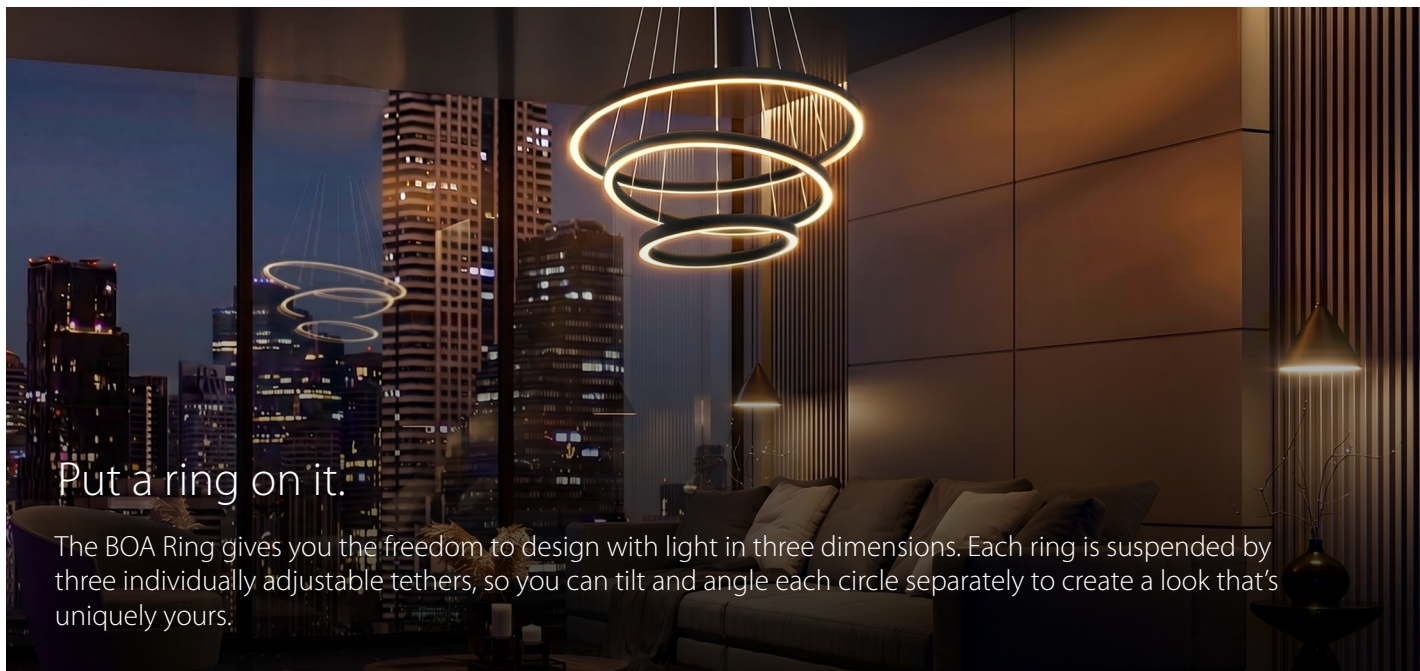

RAB

BOA RING

Lighting that shapes your space.
The field-adjustable BOA Ring pendant.

Put a ring on it.

The BOA Ring gives you the freedom to design with light in three dimensions. Each ring is suspended by three individually adjustable tethers, so you can tilt and angle each circle separately to create a look that's uniquely yours.

Start with a single ring and build up — BOA Ring systems can be combined into double or triple-ring arrangements to scale beautifully with any space. With 2, 3, and 4 ft diameter options, you have the flexibility to make a subtle statement or a stunning one.