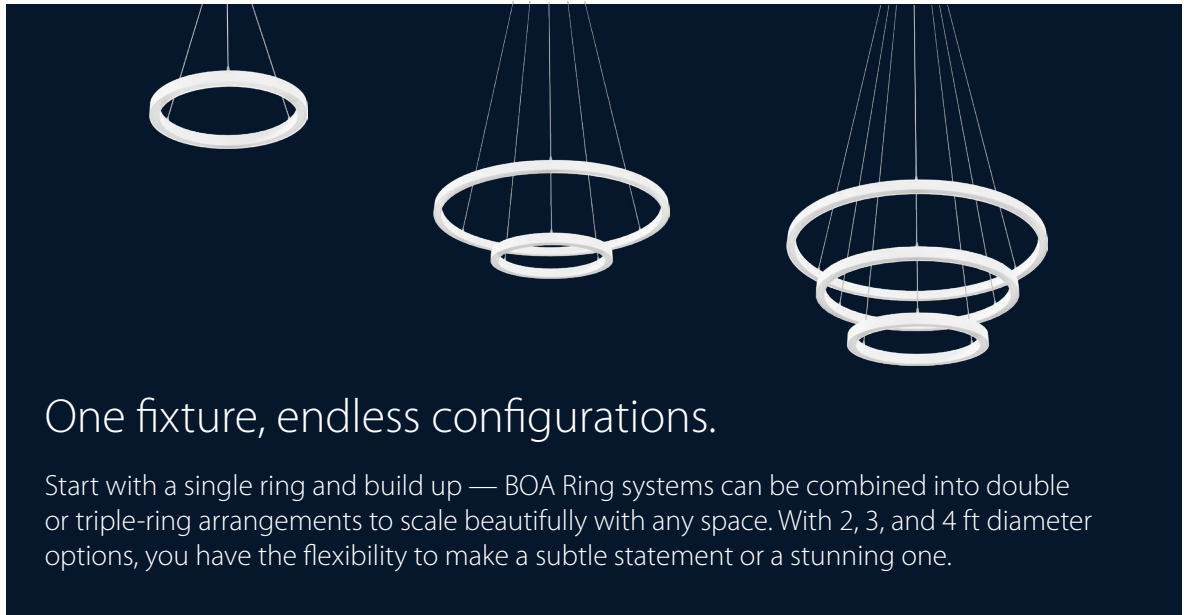

BOA RING
FEATURE PAGE

100,000-HOUR
LED LIFESPAN

120-277V

0-10V

BAT. BACKUP

5-YEAR
LIMITED
WARRANTY

RAB's warranty is
subject to all terms
and conditions found at
rablighting.com/warranty

One fixture, endless configurations.

Start with a single ring and build up — BOA Ring systems can be combined into double or triple-ring arrangements to scale beautifully with any space. With 2, 3, and 4 ft diameter options, you have the flexibility to make a subtle statement or a stunning one.