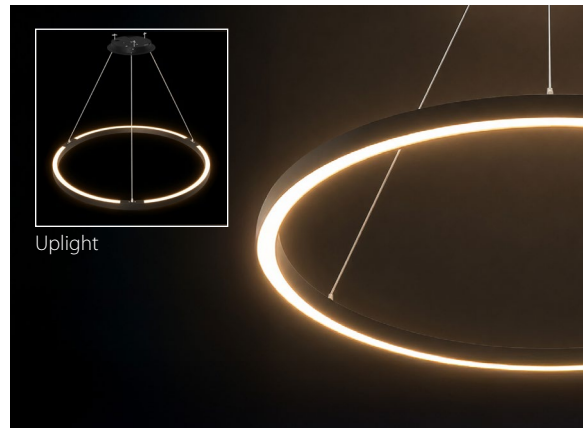

RAB

BOA RING

Lighting that shapes your space.
The field-adjustable BOA Ring pendant.

Put a ring on it.

The BOA Ring gives you the freedom to design with light in three dimensions. Each ring is suspended by three individually adjustable tethers, so you can tilt and angle each circle separately to create a look that's uniquely yours.

Start with a single ring and build up — BOA Ring systems can be combined into double or triple-ring arrangements to scale beautifully with any space. With 2, 3, and 4 ft diameter options, you have the flexibility to make a subtle statement or a stunning one.

Finish it your way.

Available in white, silver, and black, the BOA Ring fits seamlessly with any interior aesthetic. All configurations ship with a frosted lens for smooth, glare-free illumination.

Dial in the perfect light.