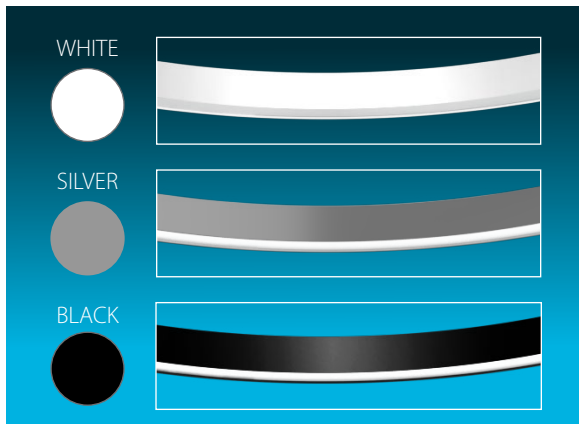

RAB

BOA RING

Lighting that shapes your space.
The field-adjustable BOA Ring pendant.

Put a ring on it.

The BOA Ring gives you the freedom to design with light in three dimensions. Each ring is suspended by three individually adjustable tethers, so you can tilt and angle each circle separately to create a look that's uniquely yours.

Start with a single ring and build up — BOA Ring systems can be combined into double or triple-ring arrangements to scale beautifully with any space. With 2, 3, and 4 ft diameter options, you have the flexibility to make a subtle statement or a stunning one.

Finish it your way.

Available in white, silver, and black, the BOA Ring fits seamlessly with any interior aesthetic. All configurations ship with a frosted lens for smooth, glare-free illumination.

Dial in the perfect light.