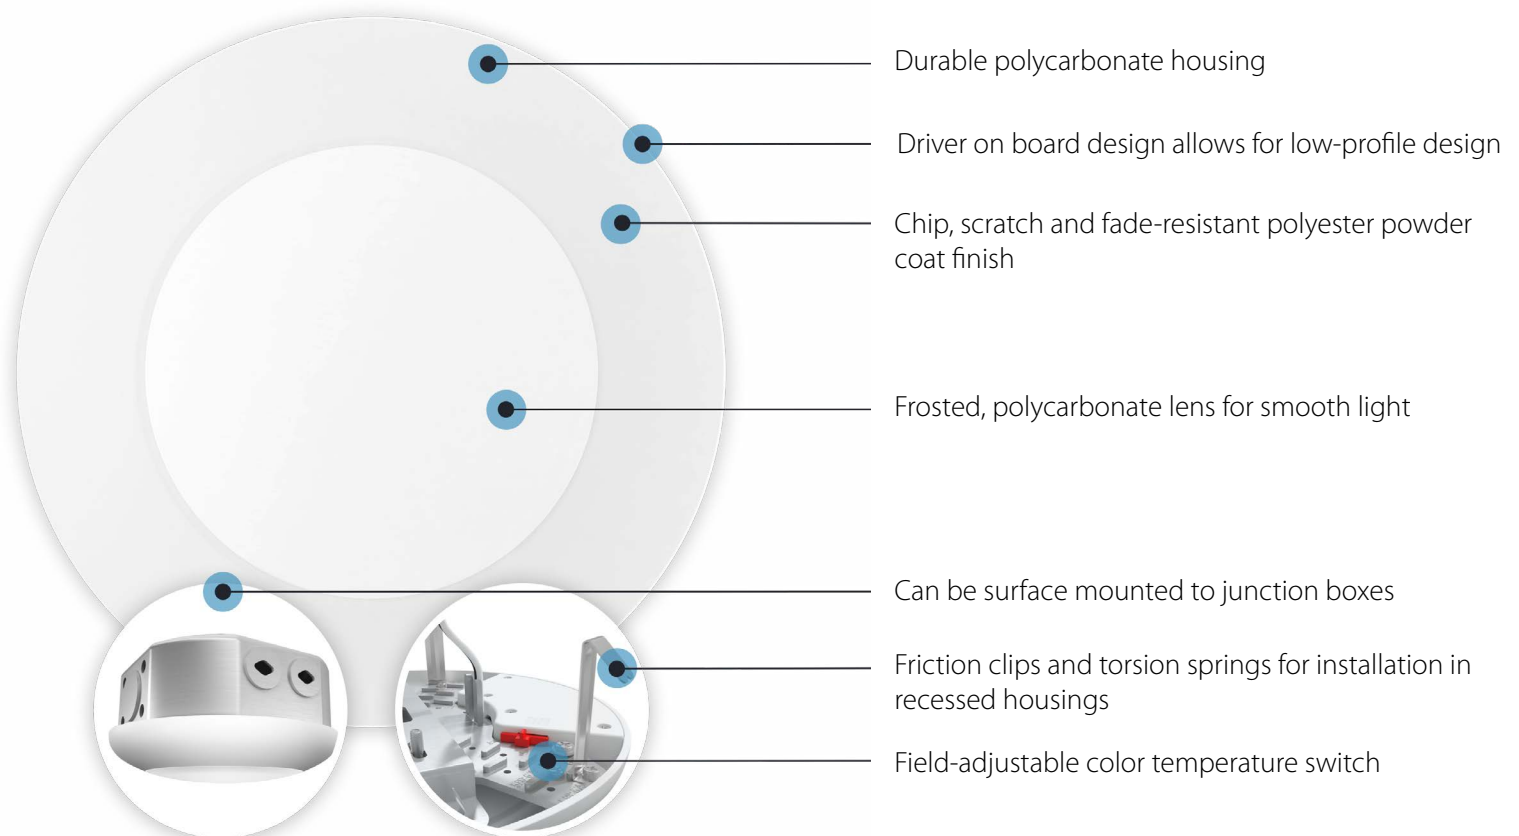

# A field-adjustable DISK for all budgets.

Economy surface mounts with selectable CCT.

50,000-hour LED Lifespan

90 CRI

Title 20 Compliant

Energy Star

UL LISTED  
UL LISTED

5-YEAR, NO-COMPROMISE WARRANTY