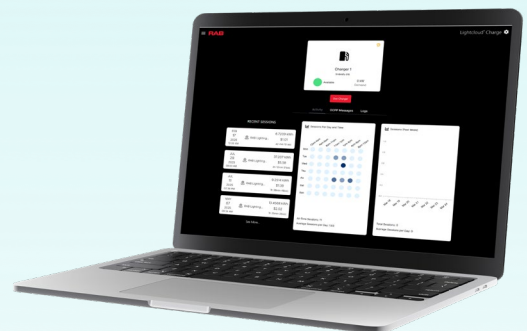

Universal SAE J1772
Every EV on the road today. No adapters, no compatibility questions.

Built-in 4G cellular
Wi-Fi, Ethernet, or 4G — whatever the site needs. No extra hardware, no infrastructure dependency.

The partner you can count on
Dedicated support, fast fulfillment, concierge commissioning — so crews move to the next job.

Lightcloud® Charge

Simple, seamless cloud management.

Lightcloud Charge — native CSMS, no middleman — RAB's own cloud-based management platform delivers real-time analytics, access control, revenue collection, and automated reporting out of the box. ChargeLab CSMS is also supported with plans sold separately.