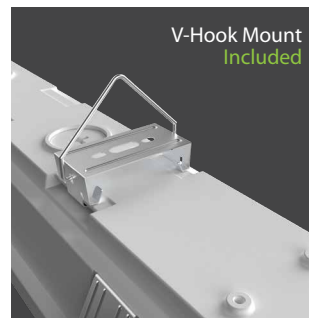

EMERGENCY BACKUP OPTION

The versatile washdown.

Available in three lengths (2', 4' and 8') the SEAL is now field adjustable, with three selectable lumen outputs and CCTs on each model. That's 9 SKUs built into one!

Built tough.

The SEAL is designed with a durable polycarbonate housing and is IP66 rated for complete protection from dust and oil, and protection from powerful jets of water. It's also NSF rated, NEMA 4X rated, and UL 94-5VA classified for flammability control.

Lightcloud® Blue enabled.

Available with factory-installed Lightcloud Blue compatibility, for use with our wireless, Bluetooth mesh control system.

Mounting options galore.

The SEAL comes standard with two mounting options: V-Hooks for chain mounting and brackets for surface mounting. Accessories are available for 45° angles and junction boxes so they can go anywhere you need them to.