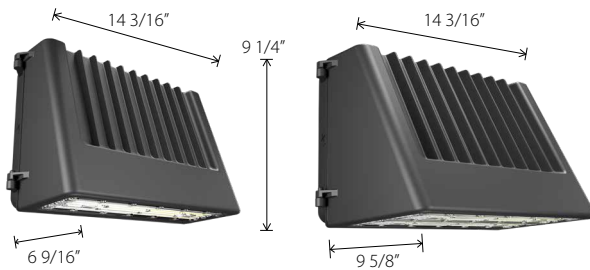

FIELD ADJ.

100,000 HOUR
LED LIFESPAN

SELECTABLE
PHOTOCELL

EASY INSTALL

IP65
RATING

5-YEAR, LIMITED
WARRANTY

RAB's warranty is subject to all
terms and conditions found at
rablighting.com/warranty

MEDIUM

40W
60W

LARGE

100W
120W
150W

Plenty of options.

These larger SLIM17s come in two sizes and are available in five different wattages: 40, 60, 100, 120 and 150W.