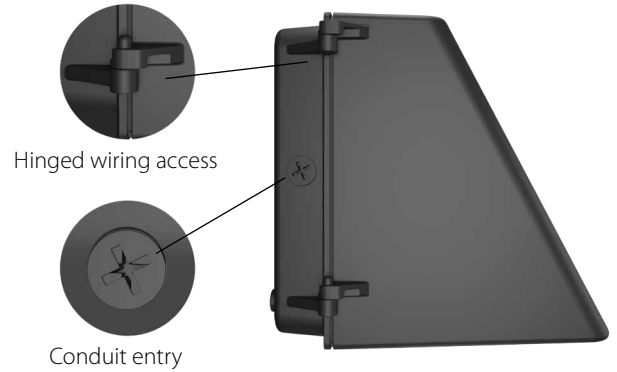

RAB®

FIELD
ADJUSTABLE

Full cutoff, field adjustable and priced right. SLIM17 ultra-economy wall packs.

Field-adjustable control.

The SLIM17 comes with a field-adjustable CCT switch that's easily accessed on the side of the fixture and allows you to choose between 3000, 4000 and 5000K.

40W
60W

LARGE

100W
120W
150W

Plenty of options.

These larger SLIM17s come in two sizes and are available in five different wattages: 40, 60, 100, 120 and 150W.

The proof is in the performance.

Tight budgets don't mean having to sacrifice on performance. The SLIM17 delivers 80+ CRI and a high efficacy of up to 145 lm/W, all with 0-10V dimming. Its diffuse, uniform output comes without the flickering or humming often found in ultra-economy lighting.

Easy installation.

Hinged wiring access and conduit entries on the back, sides, top and bottom make installation a snap.