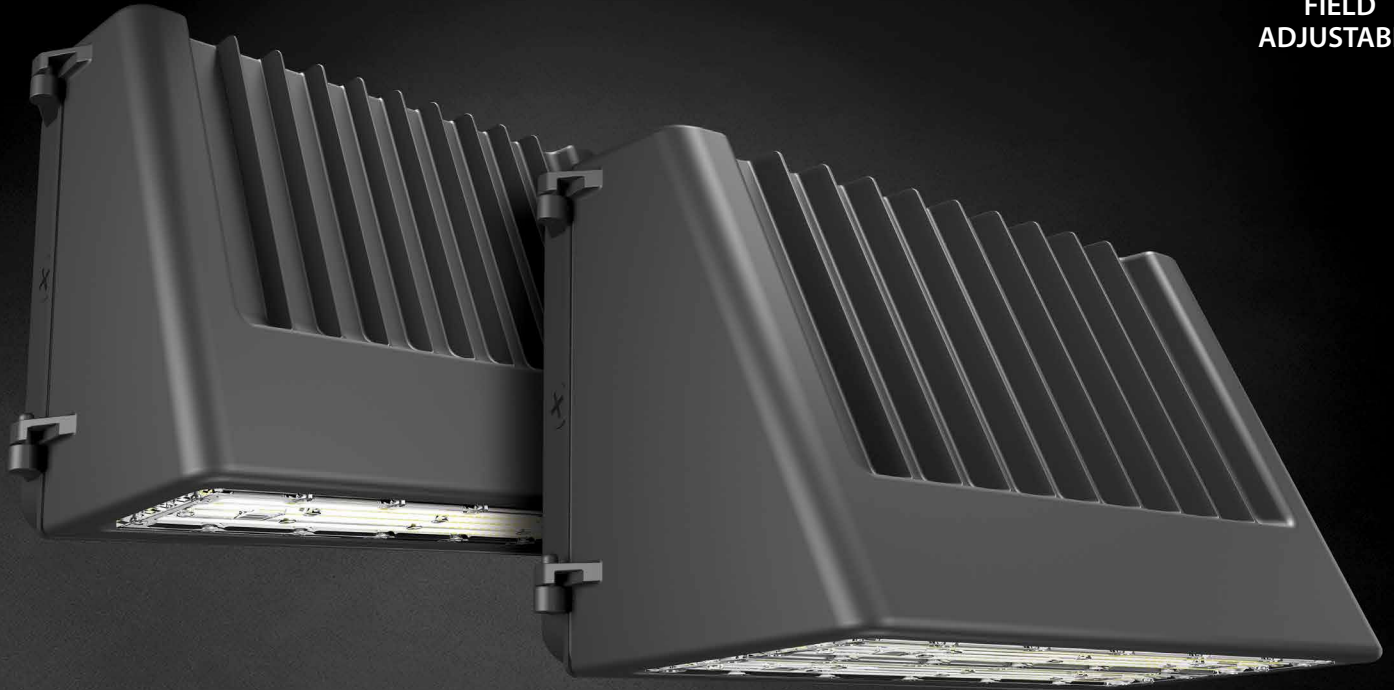

RAB®

FIELD
ADJUSTABLE

Full cutoff, field adjustable and priced right. SLIM17 ultra-economy wall packs.

Field-adjustable control.

The SLIM17 comes with a field-adjustable CCT switch that's easily accessed on the side of the fixture and allows you to choose between 3000, 4000 and 5000K.

On when you need them, off when you don't.

All models come standard with an integrated, selectable, on/off photocell that can automatically control when the wall packs turn on for even greater energy savings.

40W
60W

LARGE

100W
120W
150W

Plenty of options.

These larger SLIM17s come in two sizes and are available in five different wattages: 40, 60, 100, 120 and 150W.

The proof is in the performance.

Tight budgets don't mean having to sacrifice on performance. The SLIM17 delivers 80+ CRI and a high efficacy of up to 145 lm/W, all with 0-10V dimming. Its diffuse, uniform output comes without the flickering or humming often found in ultra-economy lighting.

Easy installation.

Hinged wiring access and conduit entries on the back, sides, top and bottom make installation a snap.