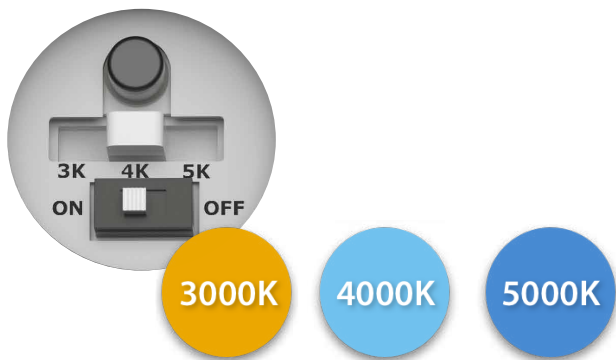

RAB®

FIELD
ADJUSTABLE

Full cutoff, field adjustable and priced right. SLIM17 ultra-economy wall packs.

Field-adjustable control.

The SLIM17 comes with a field-adjustable CCT switch that's easily accessed on the side of the fixture and allows you to choose between 3000, 4000 and 5000K.

On when you need them, off when you don't.

All models come standard with an integrated, selectable, on/off photocell that can automatically control when the wall packs turn on for even greater energy savings.

40W
60W

LARGE

100W
120W
150W

Plenty of options.

These larger SLIM17s come in two sizes and are available in five different wattages: 40, 60, 100, 120 and 150W.

The proof is in the performance.

Tight budgets don't mean having to sacrifice on performance. The SLIM17 delivers 80+ CRI and a high efficacy of up to 145 lm/W, all with 0-10V dimming. Its diffuse, uniform output comes without the flickering or humming often found in ultra-economy lighting.