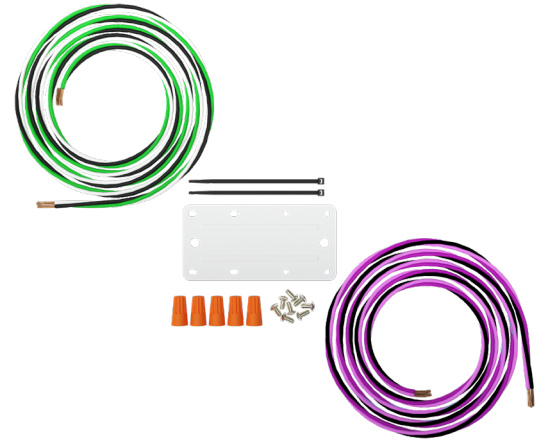

### Variety and versatility.

The SR strip light is designed with three field-adjustable wattages and CCTs (3500/4000/5000K) and is available in various 2ft, 4ft, and 8ft models, making it extremely versatile for use in general purpose and low-bay applications.

## Location, location, location.

The SR is designed for surface mounting but accessories are available for suspended mounting (V-hooks + 40" chains).

Suspended Mount Kit: [SR VHOOK KIT](#)

## We've got connections.

Continuous-run mounting is a breeze with the joiner bracket accessory.

Daisy Chain Mount Kit: [SR JOIN KIT](#)