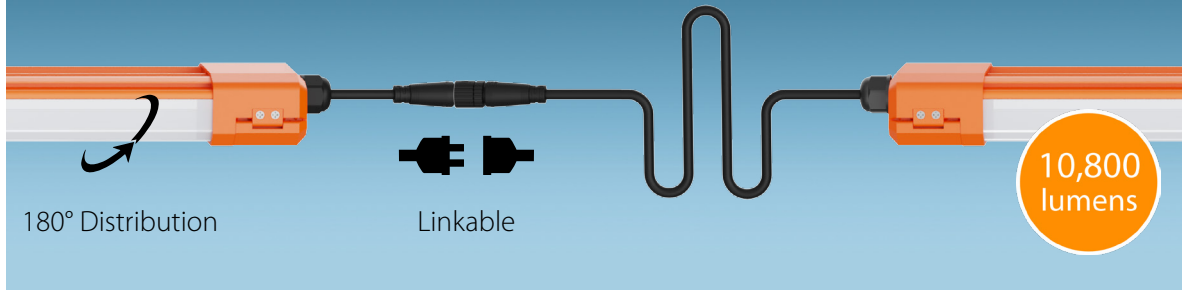

RAB[®]

TEMPLIN

Temporary high bays that walk the line.
TEMPLIN linear work lights.

FEATURE PAGE

30,000-HOUR LED LIFESPAN

LINKABLE

120-277V

WET RATED

IP RATING

CERTIFIED

3-YEAR LIMITED WARRANTY

RAB's warranty is subject to all terms and conditions found at rablighting.com/warranty

Built to last.

TEMPLIN's design is meant to stand up to demanding environments with a durable polycarbonate housing and lens, and a weatherproof plug receptacle. TEMPLIN's IP65 rating makes it dust tight and provides protection against water jets.

Wall-to-wall coverage.

Offered with bright 5000K light, TEMPLIN delivers 10,800 lumens with a 180° distribution, and its daisy chaining capacity allows for 6 pieces @ 120V and 14 pieces @ 277V. Its frosted polycarbonate lens minimizes glare to ensure safe work areas.