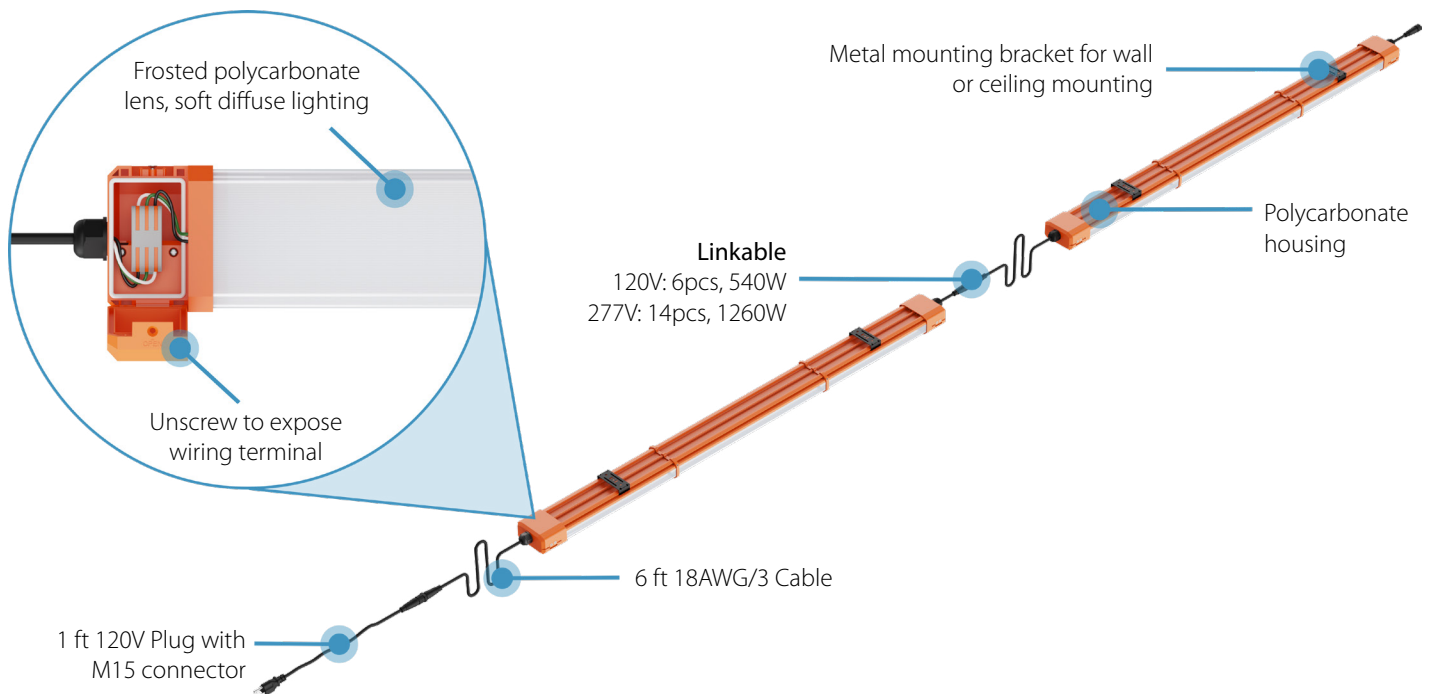

RAB[®]

TEMPLIN

Temporary high bays that walk the line.
TEMPLIN linear work lights.

FEATURE PAGE

30,000-HOUR LED LIFESPAN

LINKABLE

120-277V

WET RATED

IP RATING

CERTIFIED

3-YEAR LIMITED WARRANTY

RAB's warranty is subject to all terms and conditions found at rablighting.com/warranty

Built to last.

TEMPLIN's design is meant to stand up to demanding environments with a durable polycarbonate housing and lens, and a weatherproof plug receptacle. TEMPLIN's IP65 rating makes it dust tight and provides protection against water jets.

Wall-to-wall coverage.

Offered with bright 5000K light, TEMPLIN delivers 10,800 lumens with a 180° distribution, and its daisy chaining capacity allows for 6 pieces @ 120V and 14 pieces @ 277V. Its frosted polycarbonate lens minimizes glare to ensure safe work areas.

What's in the box.

1 ft 120V NEMA Plug

Metal Mounting Bracket

1 ft Hardwiring Cable with M15 Connector

Optional accessories.

25 ft Extension Cable TEMP-CBL

1 ft 277V Plug TEMP-PLUG/277

Ordering Matrix