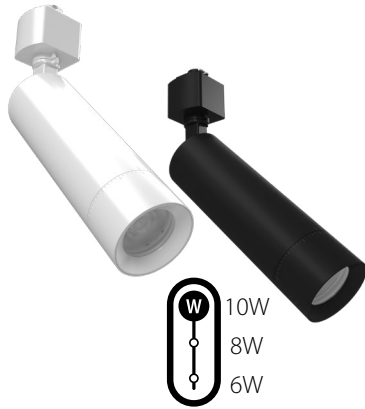

Your aim is true.

TRACK22 boasts tunable optics that let you adjust beam angles (15° - 55°), giving you simple, adaptable precision. Couple that with 350° rotation and a 180° swing, and your light will go exactly where you need it to.

FEATURE PAGE

5-YEAR LIMITED WARRANTY

RAB's warranty is subject to all terms and conditions found at rablighting.com/warranty

Get their attention.

The TRACK22 family operates on standard 120V power with TRIAC dimming capability. It delivers high 90+ CRI for accurate color rendering that makes merchandise and artwork pop, and the polymethyl methacrylate (PMMA) lens is built for durability, superior light transmission, and UV stability.