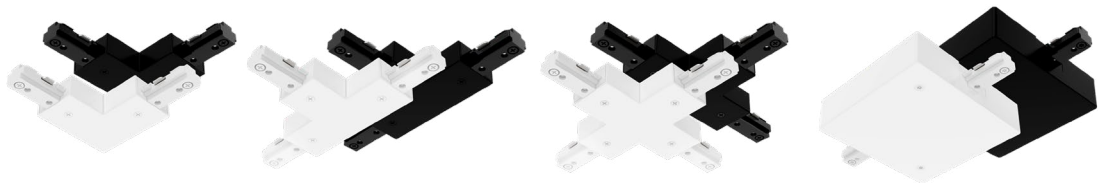

Same versatility, slimmer form.

Looking for a sleeker option? With the same field-adjustable flexibilities and mounting accessories, the TK22R delivers versatility in a refined, low-profile form factor that elevates any space. The result is this slender evolution with the same versatile performance that defines the rest of the series.

Monopoint

Barn Door

Wall Washer

Honeycomb

Snout

Complete design solutions.

TRACK22 is fully compatible with our track system components, which include 3 track lengths in both colors, various joiner configurations, power feeds, and current limiters.