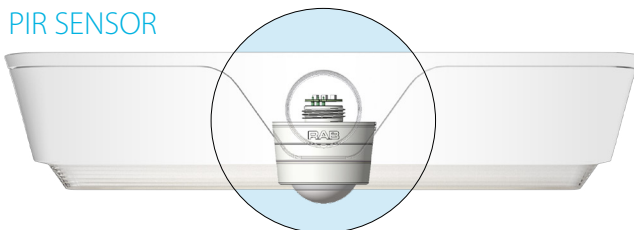

FEATURE PAGE

100,000-HOUR LED LIFESPAN

0-10V

120/277V

480V

IP RATING

BAT. BACKUP

LIGHTCLOUD CONTROLLER

PREMIUM

5 YR NO COMPROMISE + 5 YR LIMITED WARRANTY

RAB's warranty is subject to all terms and conditions found at rablighting.com/warranty

IP RATING

VANDAL RESISTANT

IK08 RATING

Lighting that can take a hit.

The VAN was built for the real world, and the real world isn't always gentle. With an IP66 rating, reinforced construction, and a lens designed to take a licking, the VAN delivers premium performance wherever security and durability aren't optional.

10 YEAR

5-YEAR NO COMPROMISE + 5-YEAR LIMITED WARRANTY

A warranty that goes the distance.

The VAN is backed by our 5-year, no-compromise warranty PLUS an additional 5-year limited warranty, for a total of 10 years of coverage! That's the kind of confidence that comes from a fixture built to last.

Sensor-ready from the start.

Every VAN comes standard with an integrated sensor port (compatible with our PIR20 and MVS20 sensors), making it easy to add occupancy/motion-based control without any extra hardware hassle. Looking for smart control? Our Lightcloud Blue models have you covered!

Once installed, the MVS sensors will be completely recessed within the fixture, while PIR models will protrude slightly.

MVS SENSOR

PIR SENSOR

STANDARD

LIGHTCLOUD BLUE

Ordering Matrix

Product Family	Size/Wattage	Color Temp	Optics	Finish	Driver	Battery Backup	
VAN	40 75	40/30/20W 75/60/40W	Blank 3000/4000/5000K	Blank Field Adjustable Optics, Garage/Canopy	Blank W Bronze White	Blank /480 120-277V, 0-10V Dimming 480V, 0-10V Dimming	Blank /E None Battery Backup*

*Battery backup is not available for 480V SKUs.