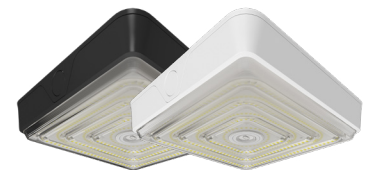

VAN40

VAN75