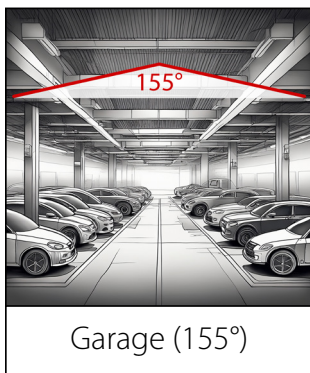

RAB

VAN

Built tough. Tuned to perfection.

The field-adjustable VAN canopy light.

All the adjustability you need.

Available in 2 sizes and 2 finishes, the VAN puts control in your hands with field-adjustable wattage, CCT, and optics—all via external switches. Whether you need a tighter canopy distribution or a wider garage spread, you can tweak it on site without any guesswork.