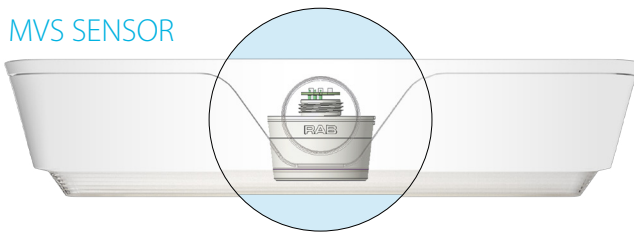

FEATURE PAGE

100,000-HOUR LED LIFESPAN

0-10V

120/277V

480V

IP RATING

BAT. BACKUP

LIGHTCLOUD CONTROLLER

PREMIUM

5 YR NO COMPROMISE + 5 YR LIMITED WARRANTY

RAB's warranty is subject to all terms and conditions found at rablighting.com/warranty

IP RATING

VANDAL RESISTANT

IK08 RATING

Lighting that can take a hit.

The VAN was built for the real world, and the real world isn't always gentle. With an IP66 rating, reinforced construction, and a lens designed to take a licking, the VAN delivers premium performance wherever security and durability aren't optional.

10 YEAR

5-YEAR NO COMPROMISE + 5-YEAR LIMITED WARRANTY

A warranty that goes the distance.

The VAN is backed by our 5-year, no-compromise warranty PLUS an additional 5-year limited warranty, for a total of 10 years of coverage! That's the kind of confidence that comes from a fixture built to last.

Sensor-ready from the start.

Every VAN comes standard with an integrated sensor port (compatible with our PIR20 and MVS20 sensors), making it easy to add occupancy/motion-based control without any extra hardware hassle. Looking for smart control? Our Lightcloud Blue models have you covered!

Once installed, the MVS sensors will be completely recessed within the fixture, while PIR models will protrude slightly.

MVS SENSOR