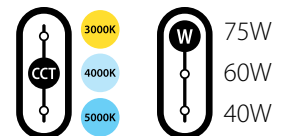

VAN40

VAN75