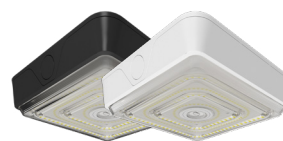

VAN40

VAN75