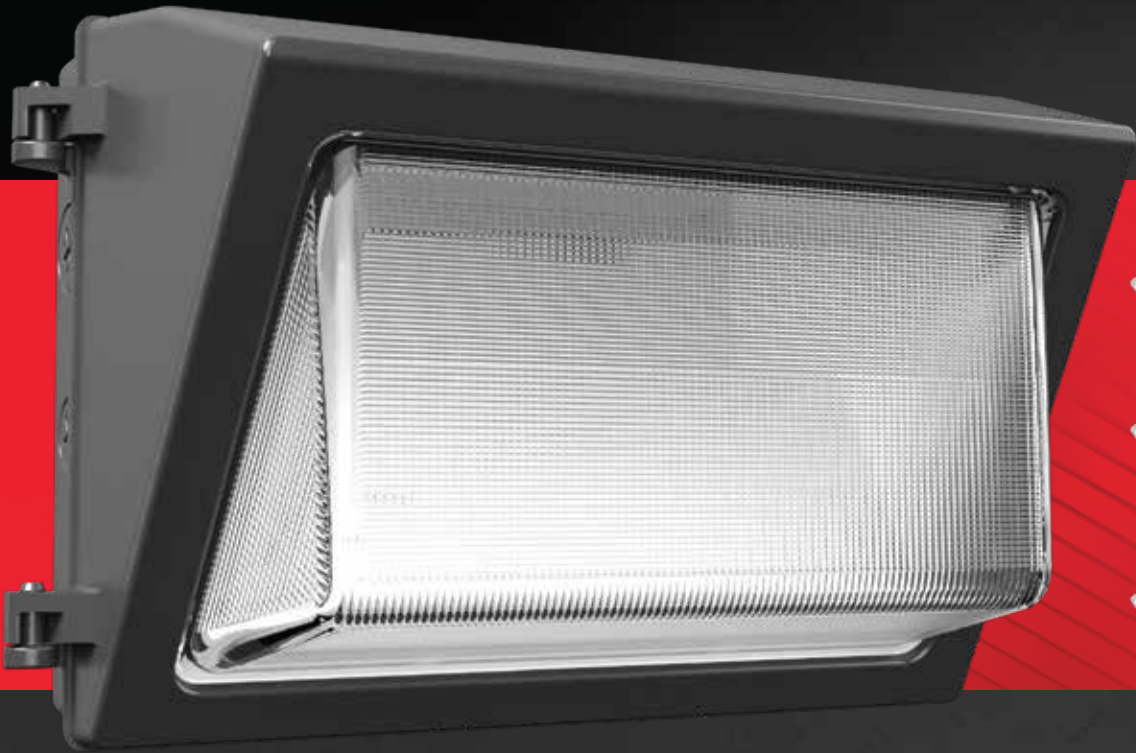

RAB®

- ✓ Power Adjustable
- ✓ Color Adjustable
- ✓ Selectable Photocell

WP123 XFU

The 3-way adjustable wall pack.

WP123 XFU with 3-way control.

FIELD ADJUSTABLE

DLC PREMIUM LISTED**

100K HOURS

UL CERTIFIED

IP65 RATED

5-YEAR LIMITED WARRANTY**

High performance.

This family delivers a super-high efficacy of up to 169 lm/W and 80+ CRI. Its output is smooth and quiet and comes without the flickering or humming often found in ultra-economy lighting.

3-Way field adjustability.

All sizes of these wall packs have 3-way field adjustability: 3 selectable wattages, 3 selectable color temperatures, and an on/off photocell, giving you 18 SKUs in one wall pack. This is a game changer in the world of ultra-economy fixtures!

Traditional on the outside, cutting edge on the inside.

With a classic, prismatic glass design, the WP123 XFU comes in three sizes that cover the footprint of most outdated metal halide wall packs. With 8 different lumen packages to choose from, it's easy to find exactly what you need.