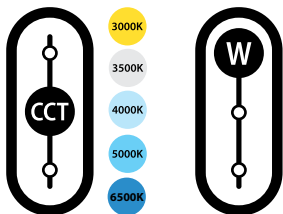

RAB®

AURA

Every room deserves
a radiant center.
The decorative AURA collection.

Light that works as hard as it looks.

The AURA surface mount does double duty with both a main downlight and a soft indirect light that is bounced back up toward the ceiling by a rippled reflector. Five selectable CCTs and three wattage options let you dial a truly atmospheric look.

Pendants with a sculptural edge.

The AURA pendant line comes in 8" (8W) and 12" (15W) sizes with five striking finish combinations, all with a beautiful, warm 2700K output. And because they are suspended on a cord, height is fully adjustable to suit the space.