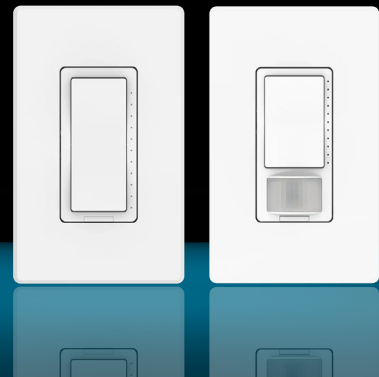

Ordering Matrices

Product Family	Mount	Size/Wattage	Shape	CRI/Color Temp.	Driver	Finish
AURA	S	16	Round	Blank	Blank	Blank /BG
	S Surface	16 16", 25/20/15W	Blank Round	Blank 90CRI; CCT Adjustable	Blank 120V; TRIAC/ELV	Blank /BG White Housing, White Reflector Black Housing, Gold Reflector
Product Family	Mount	Size/Wattage	Shape	CRI/Color Temp.	Driver	Finish
AURA	P	8 12	Round	Blank	Blank	Blank /WG /BW /BG /CW
	P Pendant	8 8", 8W 12 12", 15W	Blank Round	Blank 90CRI; 2700K	Blank 120V; TRIAC/ELV	Blank /WG White Housing, White Reflector /WG White Housing, Gold Reflector /BW Black Housing, White Reflector /BG Black Housing, Gold Reflector /CW Copper Housing, White Reflector