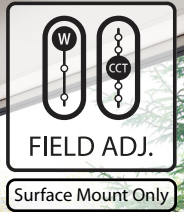

RAB®

AURA

Every room deserves
a radiant center.
The decorative AURA collection.

Light that works as hard as it looks.

The AURA surface mount does double duty with both a main downlight and a soft indirect light that is bounced back up toward the ceiling by a rippled reflector. Five selectable CCTs and three wattage options let you dial a truly atmospheric look.

5 YEAR LIMITED WARRANTY

5-YEAR, LIMITED WARRANTY

RAB's warranty is subject to all terms and conditions found at rablighting.com/warranty

Versatile by design.

The 16" surface mount can be used flush to the ceiling or suspended with a separate accessory kit, giving you two installation options from one fixture. Available in a White/White/Silver or Black/Gold finish, it fits seamlessly into countless spaces.