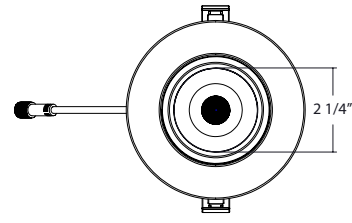

## DIMENSIONS (CONT.)

**GR3**  
Weight: 0.92 lb

**GF4**  
Weight: 0.94 lb

**G4**  
Weight: 1.48 lbs

**GR4**  
Weight: 1.56 lbs