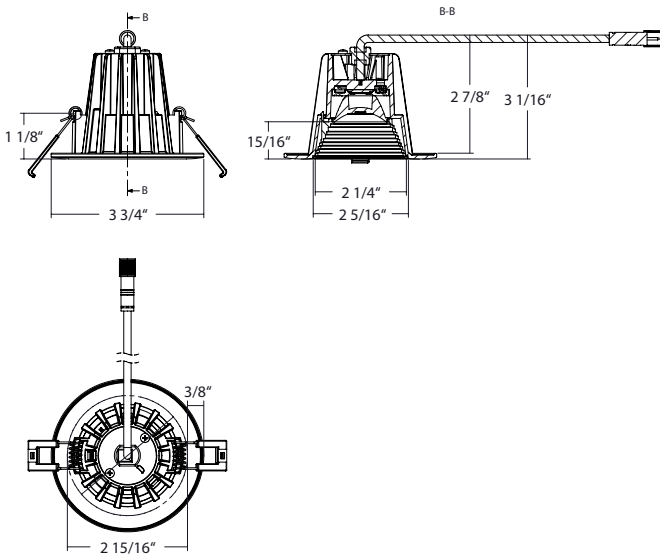

### DIMENSIONS

## DIMENSIONS (CONT.)

R3-9, R3-15  
Weight: 0.95 lb

R3S-9B, R3S-15B  
Weight: 1 lb

R3-9B, R3-15B  
Weight: 0.95 lb

G3  
Weight: 0.86 lb