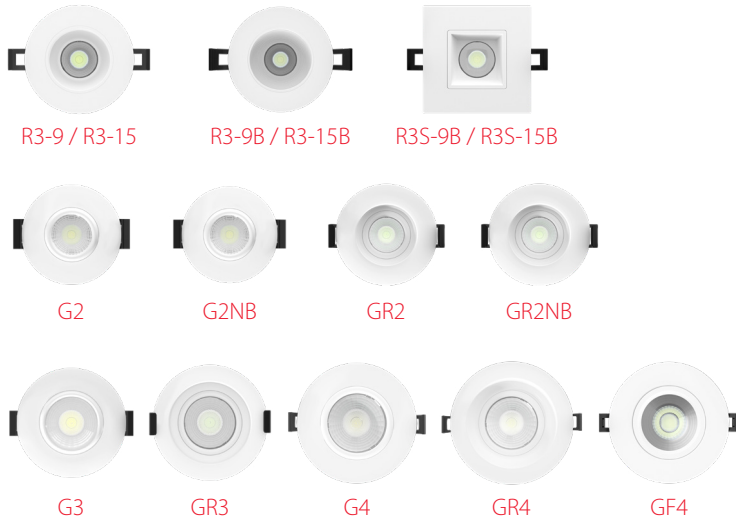

# CCT-Adjustable Recessed & Gimbal Downlights

PROJECT: \_\_\_\_\_

DATE: \_\_\_\_\_

TYPE: \_\_\_\_\_

PREPARED BY: \_\_\_\_\_