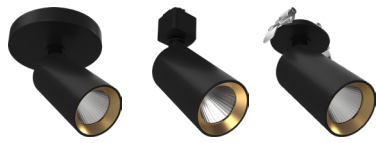

RAB®

COLUMN

One fixture. Endless possibilities.
COLUMN—The adaptable decorative light.

A clean fit for
residential spaces.

Designed for 120V residential use with TRIAC dimming, COLUMN gives you three selectable CCTs so you can dial in the right ambiance without swapping fixtures.

FEATURE PAGE

100,000-HOUR LED LIFESPAN

120V

TRIAC

DRY RATED

ALL MODELS EXCEPT SEMI-RECESSED MOUNT.

DAMP RATED

SEMI-RECESSED MOUNT MODEL ONLY.

90 CRI

5 YEAR LIMITED WARRANTY

5-YEAR LIMITED WARRANTY

RAB's warranty is subject to all terms and conditions found at rablighting.com/warranty

We put our heads together.

COLUMN comes in single, double, and triple-head configurations to scale with the space. The single-head model is the most versatile, fitting track, surface, or semi-recessed installations, while the two- and three-head versions are designed strictly for surface mount.

SINGLE-HEAD CONFIGURATIONS

DOUBLE-HEAD CONFIGURATIONS

TRIPLE-HEAD CONFIGURATIONS

350°

70°

Point it where you need it.

Each head tilts up to 70° and rotates 350°, so getting the light exactly where you want it is effortless. Whether you're washing a wall, accenting artwork, or lighting a workspace, COLUMN has you covered.