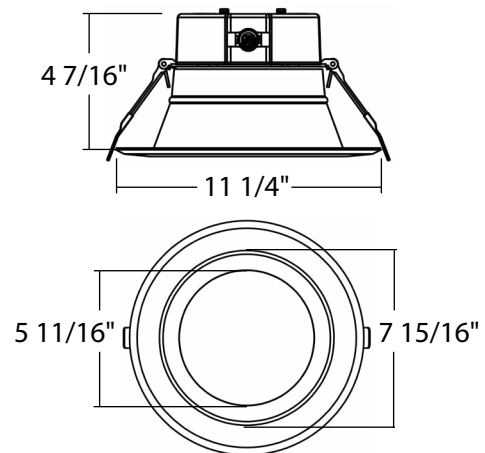

FCC

Complies with Part 15 of the FCC Rules.

RoHS

Mercury and UV free. RoHS-compliant components.

DIMENSIONS

4 Inch	Weight
CR4	0.86 lb

6 Inch	Weight
CR6	1.07 lbs

DIMENSIONS (CONT)

8 Inch	Weight
CR8	1.37 lbs

10 Inch	Weight
CR10	1.61 lbs

OPTIONAL ACCESSORIES

Goof Rings

Catalog Number	UPC	Description
DL4-6GOOF/R/P/CRLEDFA	192552024600	Commercial Downlight 4"-6" Goof Ring
DL6-8GOOF/R/P/CRLEDFA	192552024617	Commercial Downlight 6"-8" Goof Ring
DL8-10GOOF/R/P/CRLEDFA	192552024624	Commercial Downlight 8"-10" Goof Ring
DL8-12GOOF/R/P/CRLEDFA	192552024631	Commercial Downlight 8"-12" Goof Ring
DL10-12GOOF/R/P/CRLEDFA	192552024648	Commercial Downlight 10"-12" Goof Ring