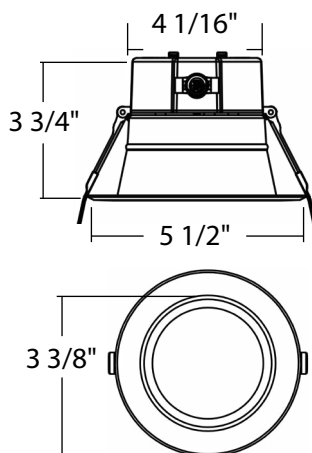

FCC

Complies with Part 15 of the FCC Rules.

RoHS

Mercury and UV free. RoHS-compliant components.

DIMENSIONS

4 Inch	Weight
CR4	0.86 lb

6 Inch	Weight
CR6	1.07 lbs

DIMENSIONS (CONT)

8 Inch	Weight
CR8	1.37 lbs

10 Inch	Weight
CR10	1.61 lbs

OPTIONAL ACCESSORIES

Goof Rings

Catalog Number	UPC	Description
DL4-6GOOF/R/P/CRLEDFA	192552024600	Commercial Downlight 4"-6" Goof Ring
DL6-8GOOF/R/P/CRLEDFA	192552024617	Commercial Downlight 6"-8" Goof Ring
DL8-10GOOF/R/P/CRLEDFA	192552024624	Commercial Downlight 8"-10" Goof Ring
DL8-12GOOF/R/P/CRLEDFA	192552024631	Commercial Downlight 8"-12" Goof Ring
DL10-12GOOF/R/P/CRLEDFA	192552024648	Commercial Downlight 10"-12" Goof Ring