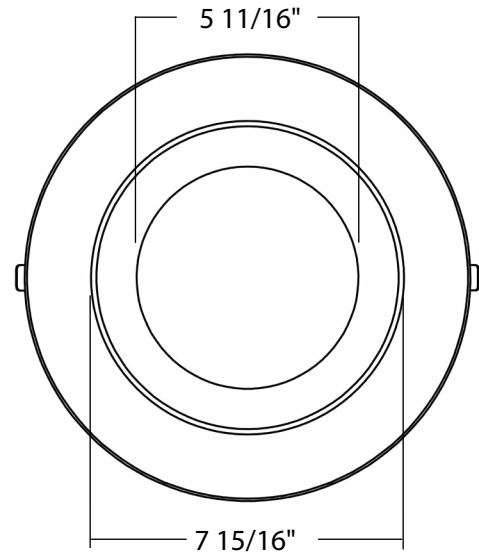

DIMENSIONS (CONT)

8 Inch	Weight
CR8	1.37 lbs

10 Inch	Weight
CR10	1.61 lbs