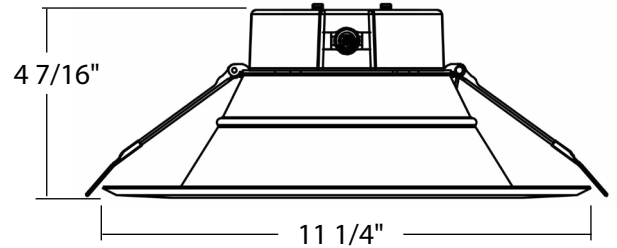

DIMENSIONS (CONT)

8 Inch	Weight
CR8	1.37 lbs

10 Inch	Weight
CR10	1.61 lbs