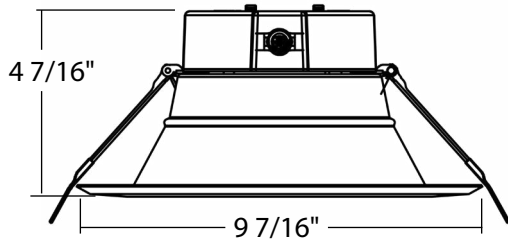

DIMENSIONS (CONT)

8 Inch	Weight
CR8	1.37 lbs

10 Inch	Weight
CR10	1.61 lbs