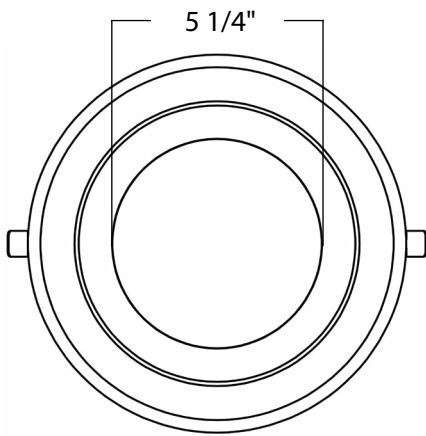

FCC

Complies with Part 15 of the FCC Rules.

RoHS

Mercury and UV free. RoHS-compliant components.

DIMENSIONS

4 Inch	Weight
CR4	0.86 lb

6 Inch	Weight
CR6	1.07 lbs

DIMENSIONS (CONT)

8 Inch	Weight
CR8	1.37 lbs

10 Inch	Weight
CR10	1.61 lbs

OPTIONAL ACCESSORIES

Goof Rings

Catalog Number	UPC	Description
DL4-6GOOF/R/P/CRLEDFA	192552024600	Commercial Downlight 4"-6" Goof Ring
DL6-8GOOF/R/P/CRLEDFA	192552024617	Commercial Downlight 6"-8" Goof Ring
DL8-10GOOF/R/P/CRLEDFA	192552024624	Commercial Downlight 8"-10" Goof Ring
DL8-12GOOF/R/P/CRLEDFA	192552024631	Commercial Downlight 8"-12" Goof Ring
DL10-12GOOF/R/P/CRLEDFA	192552024648	Commercial Downlight 10"-12" Goof Ring