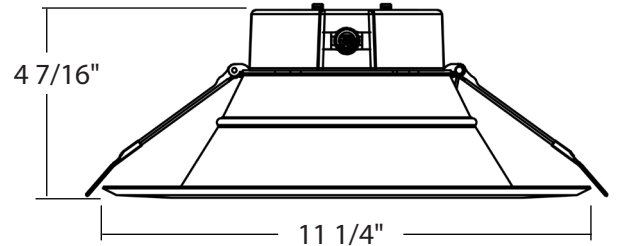

DIMENSIONS (CONT)

8 Inch	Weight
CR8	1.37 lbs

10 Inch	Weight
CR10	1.61 lbs