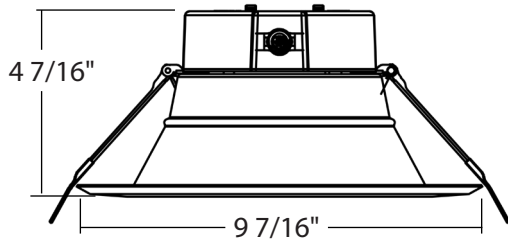

DIMENSIONS (CONT)

8 Inch	Weight
CR8	1.37 lbs

10 Inch	Weight
CR10	1.61 lbs