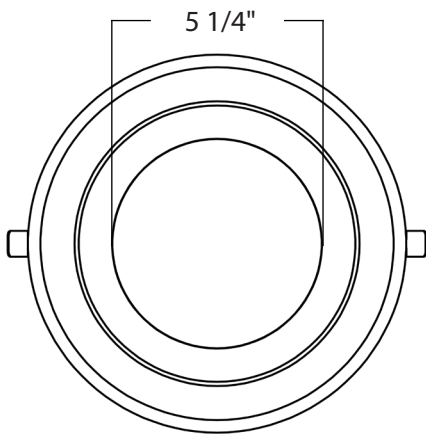

DIMENSIONS (CONT)

8 Inch	Weight
CR8	1.37 lbs

10 Inch	Weight
CR10	1.61 lbs