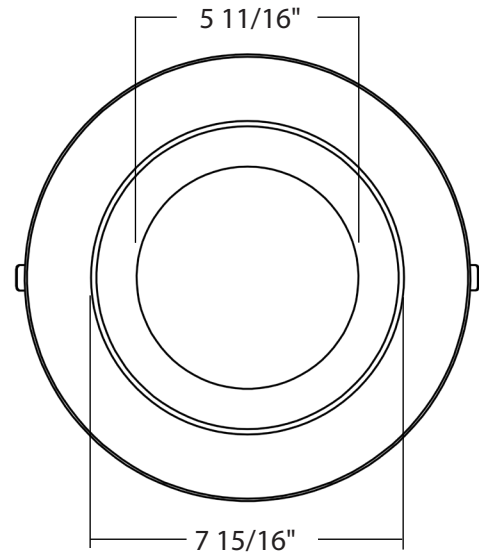

DIMENSIONS (CONT)

8 Inch	Weight
CR8	1.37 lbs

10 Inch	Weight
CR10	1.61 lbs