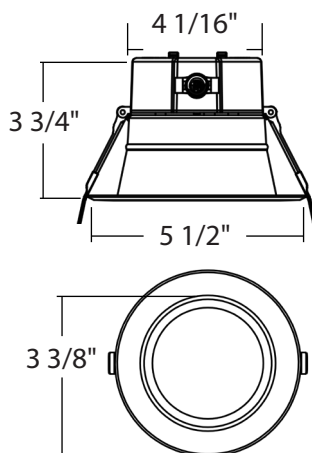

## DIMENSIONS

| 4 Inch | Weight  |
|--------|---------|
| CR4    | 0.86 lb |

| 6 Inch | Weight   |
|--------|----------|
| CR6    | 1.07 lbs |

**DIMENSIONS (CONT)**

| 8 Inch | Weight   |
|--------|----------|
| CR8    | 1.37 lbs |