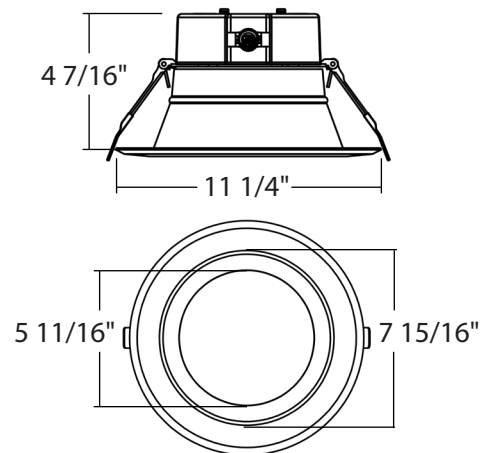

## DIMENSIONS

| 4 Inch | Weight  |
|--------|---------|
| CR4    | 0.86 lb |

| 6 Inch | Weight   |
|--------|----------|
| CR6    | 1.07 lbs |

**DIMENSIONS (CONT)**

| 8 Inch | Weight   |
|--------|----------|
| CR8    | 1.37 lbs |