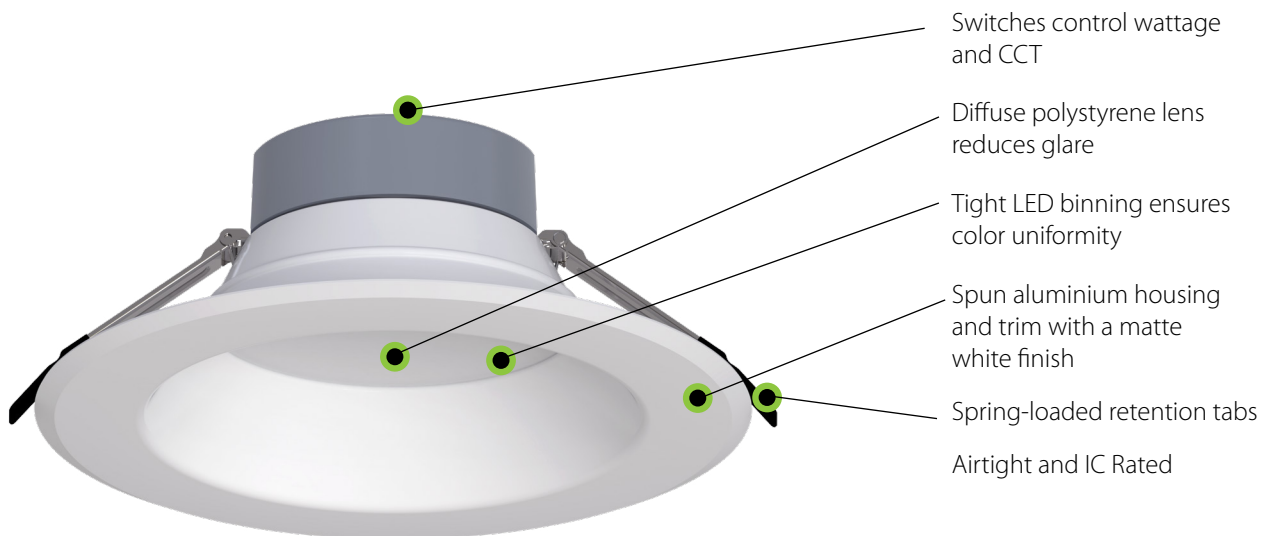

RAB[®]

These commercial downlights
are more flexible than ever!
Field-adjustable CR, now with universal dimming.

What's under the hood...

CR has a diffuse polystyrene lens that creates smooth, uniform light and reduces glare without sacrificing lumen output. All models use a 120-277V driver with universal dimming, and produce 90+ CRI for the accurate color rendering often vital in commercial applications.

These field-adjustable, commercial downlights allow you to change both lumen output and color temperature with the flick of a switch, giving you the flexibility to customize various areas with one fixture! Available in 4", 6", 8", and 10" diameters, they're ideal for both new construction and retrofit applications.

Now with universal dimming!

RAB's CR downlight now allows for either 120V TRIAC/ELV or 0-10V dimming control, providing maximum flexibility while minimizing unexpected installation issues in the field. Whether your project is residential, commercial, mixed-use, new construction or remodel, we have you covered.

What's under the hood...

CR has a diffuse polystyrene lens that creates smooth, uniform light and reduces glare without sacrificing lumen output. All models use a 120-277V driver with universal dimming, and produce 90+ CRI for the accurate color rendering often vital in commercial applications.