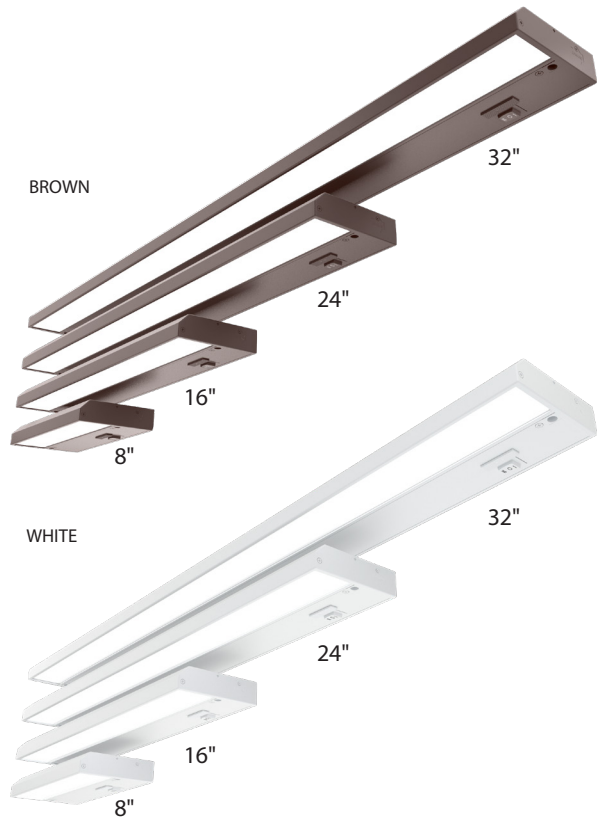

KNOOK® Field-Adjustable Undercabinet Light

PROJECT:

DATE:

TYPE:

PREPARED BY:

KEY FEATURES

- Available in four different sizes: 32", 24", 16" and 8"
- Field-adjustable CCT: 5000/4000/3500/3000/2700K
- Adjustable Power: 32": 8W at 50%, 16W at 100%
24": 7W at 50%, 13W at 100%
16": 5W at 50%, 9W at 100%
8": 2W at 50%, 4W at 100%
- Can easily be daisy chained with accessory cables
- Compatible with common ELV & TRIAC dimmers
- UL Listed for dry locations only