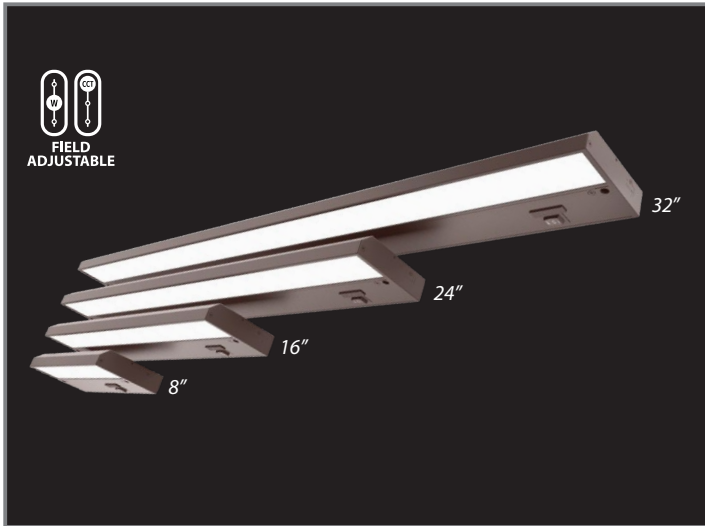

Soft, even light with adjustable color temperature and output.

Under cabinet lighting that maximizes flexibility.

RAB[®]

KNOOK® LED Undercabinet

- Field-adjustable light output & color temperature
- Designed to provide soft, uniform lighting on work surfaces
- Simple to connect multiple fixtures
- Occupancy sensor accessory controls on/off, and includes a switch to manually turn off fixtures
- TRIAC and ELV dimming down to 5%*

RAB's warranty is subject to all terms and conditions found at rablighting.com/warranty

Available in four lengths: 8", 16", 24" or 32", and in brown or white.

KNOOK provides clean, uniform illumination across the length of the fixture, on walls and over countertops.

Each KNOOK fixture can be daisy chained with optional accessory jumper cables.

KNOOK leads in energy efficiency, beating out the competition with higher lumens per foot.

*List of compatible dimmers provided in the instructions.