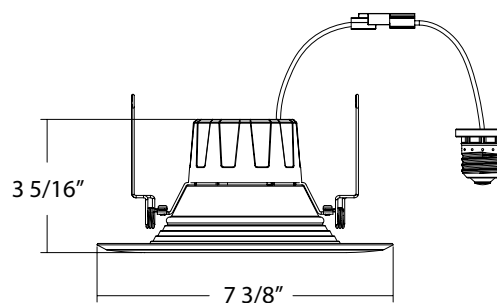

RAB's warranty is subject to all terms and conditions found at rablighting.com/warranty.

Note

All values are typical (tolerance +/- 10%)

Download the Lightcloud Blue app for free to get started!

DIMENSIONS

4" 8W

Weight: 0.59 lb

6" 11W

Weight: 0.63 lb

ACCESSORIES (SOLD SEPARATELY)

Smooth Trims

Brushed Nickel

Black