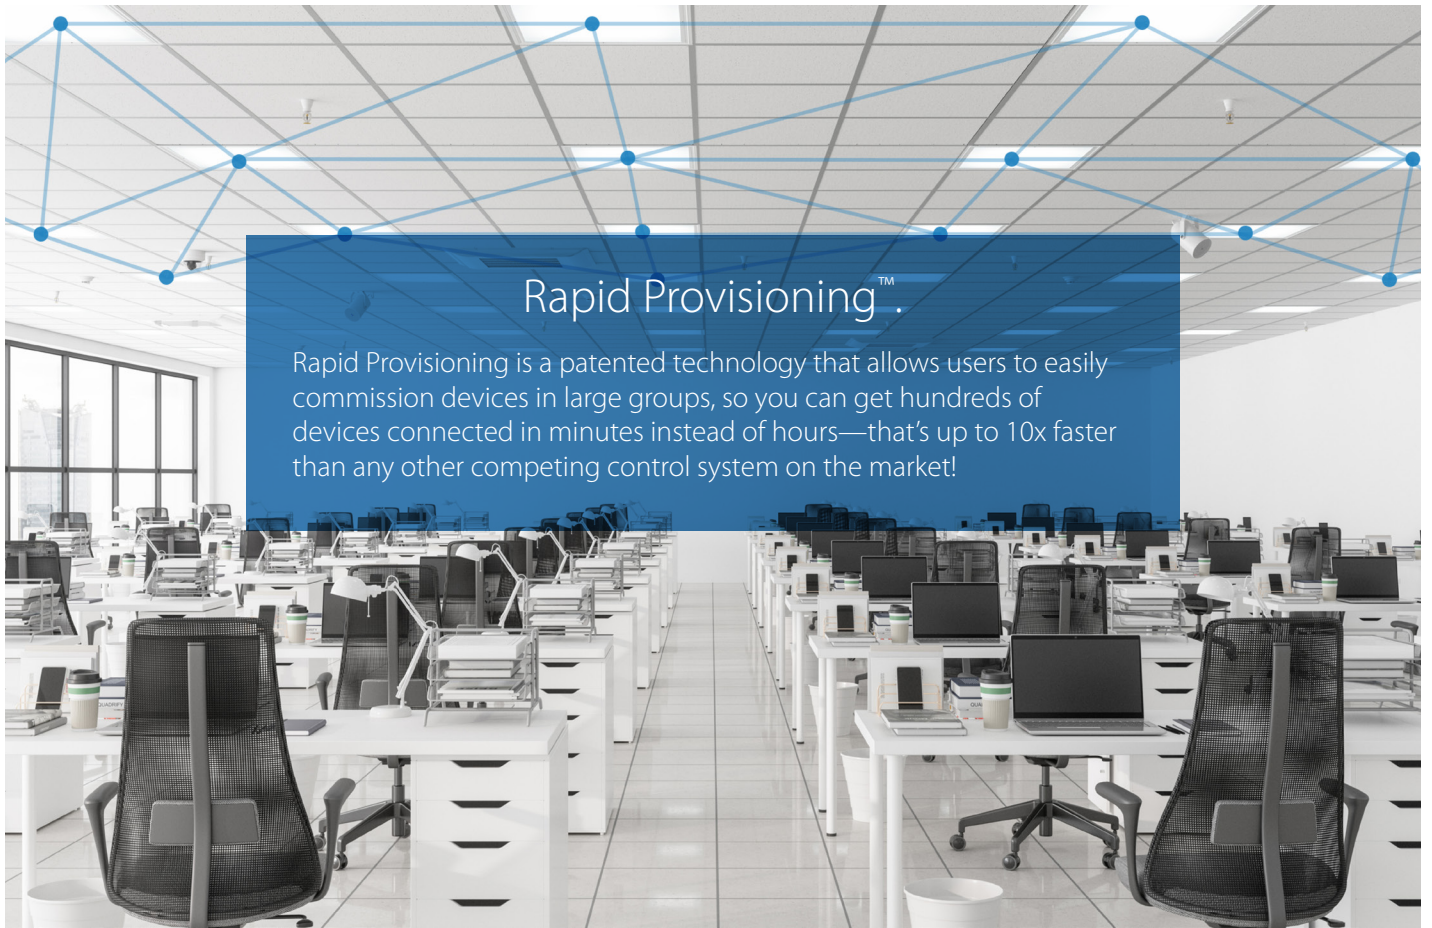

Rapid Provisioning™

Rapid Provisioning is a patented technology that allows users to easily commission devices in large groups, so you can get hundreds of devices connected in minutes instead of hours—that's up to 10x faster than any other competing control system on the market!