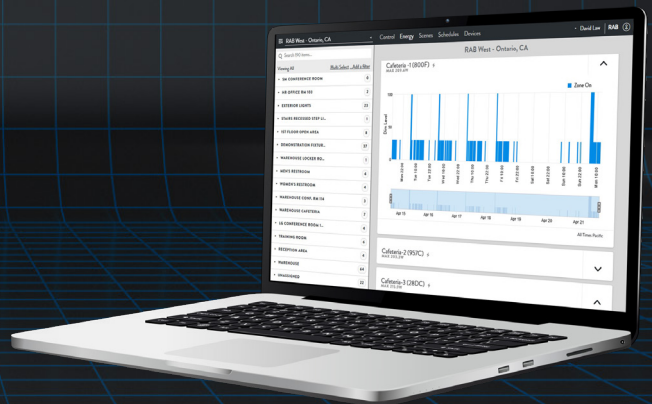

RAB®

Lightcloud®

Powerful, flexible, scalable.

A wireless, network lighting control system for any budget.

Lighting control made easy...

The Lightcloud wireless network lighting control system is simple and scalable for every application. Choose between two communication protocols to fit your needs. Easily start with Lightcloud Blue utilizing Bluetooth Mesh for app based control and expand your system features with the Lightcloud Gateway.

Lightcloud®

Lightcloud®

[Learn more](#)

[Learn more](#)

Designed for code compliance.

Energy codes define mandatory lighting control strategies for buildings. Lightcloud provides a flexible, scalable system to support these requirements indoors and outdoors.