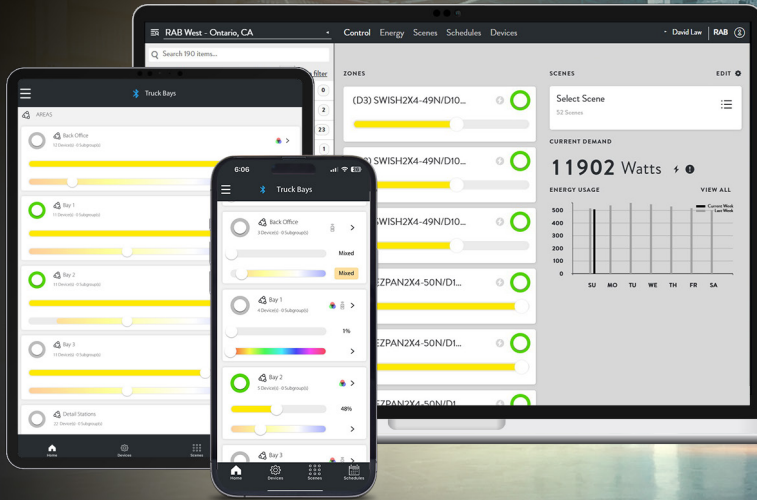

RAB®

Lightcloud®

Powerful, flexible, scalable.

A wireless, network lighting control system for any budget.

Lighting control made easy...

The Lightcloud wireless network lighting control system is simple and scalable for every application. Choose between two communication protocols to fit your needs. Easily start with Lightcloud Blue utilizing Bluetooth Mesh for app based control and expand your system features with the Lightcloud Gateway.

Lightcloud®

Lightcloud®

[Learn more](#)

[Learn more](#)

Designed for code compliance.

Energy codes define mandatory lighting control strategies for buildings. Lightcloud provides a flexible, scalable system to support these requirements indoors and outdoors.