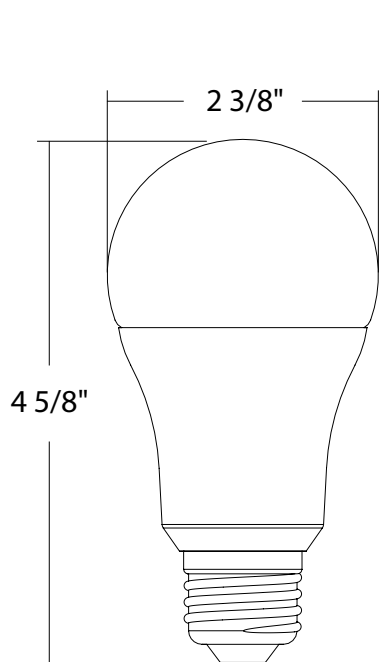

## DIMENSIONS

RGB A19 - 8W

Weight: 0.08 lb

BR30 - 7W

Weight: 0.25 lb