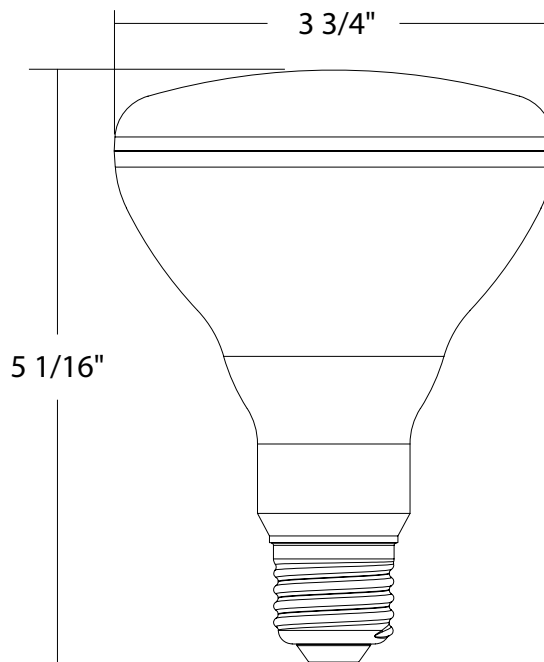

## DIMENSIONS

RGB A19 - 8W

Weight: 0.08 lb

BR30 - 7W

Weight: 0.25 lb