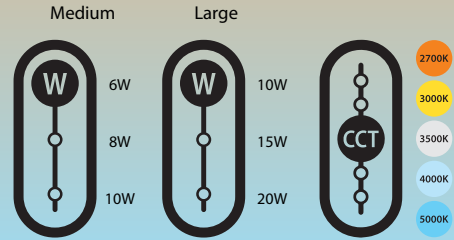

Tune the light, match the moment.

The PIVOT includes field-adjustable wattage and CCT* so you can fine-tune your light from warmer residential vibes to bright, attention-getting light in art galleries.

*Small model includes 3 CCTs and static wattage. Medium and large include 3 wattages and 5 CCTs.