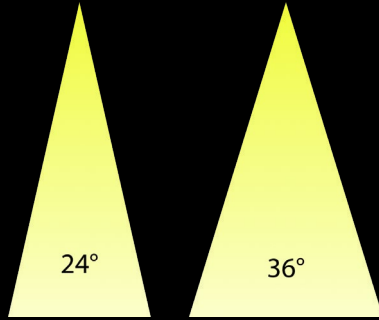

FEATURE PAGE

RAB's warranty is subject to all terms and conditions found at rablighting.com/warranty

Narrow or wide, you decide.

Choose between a narrow 24° spot or a wider 36° flood optic to suit the application, whether you're washing a wall or throwing a tight pool of light on a display.