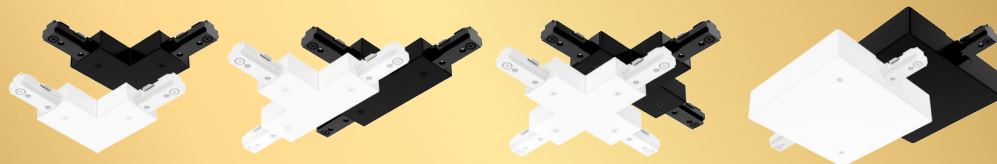

Complete design solutions.

PIVOT is fully compatible with our track system components, which include 3 track lengths in both colors, various joiner configurations, power feeds, and current limiters¹