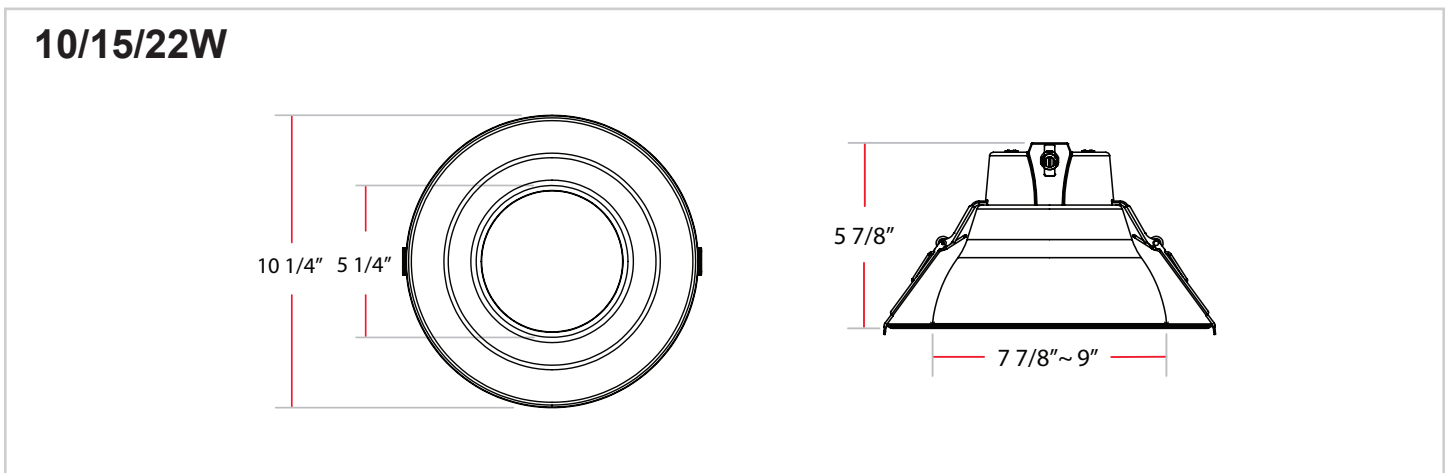

Maximum Ambient Temperature:
Suitable for use in 40°C (104°F)

Finish:
Matte White

Dimensions

RAB

6"

8"

9.5"

Performance