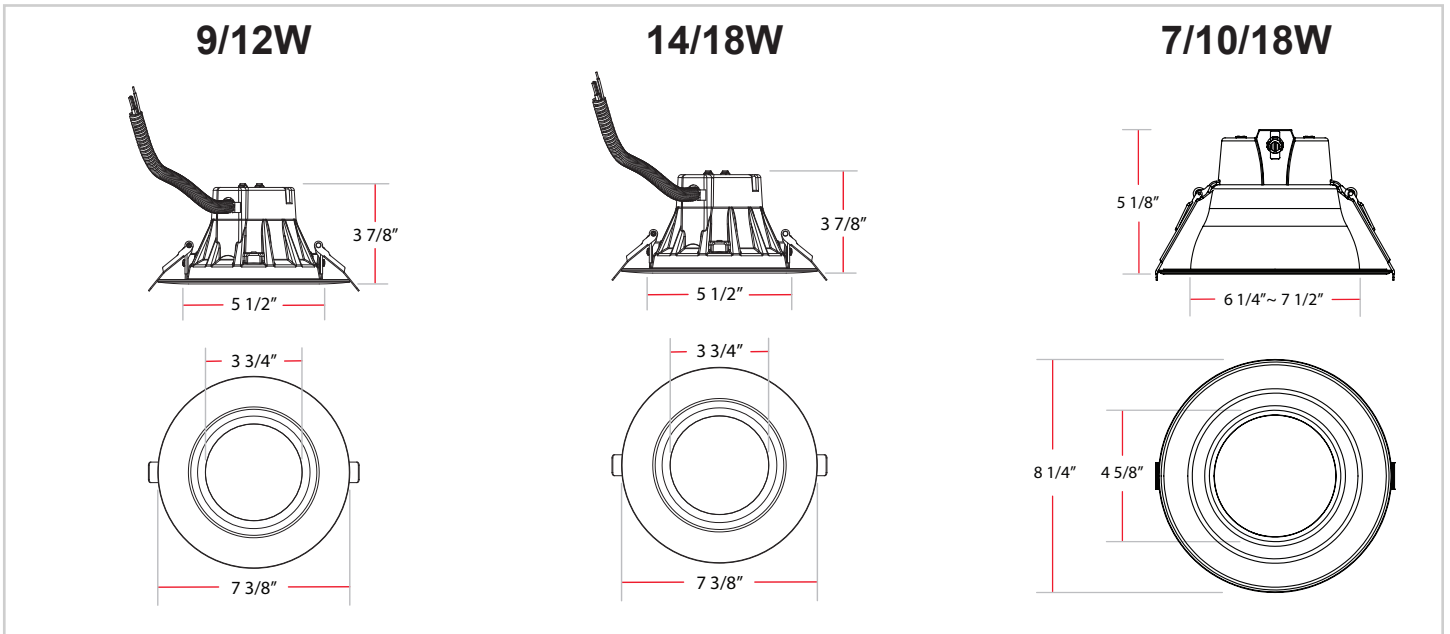

Dimensions

RAB

6"