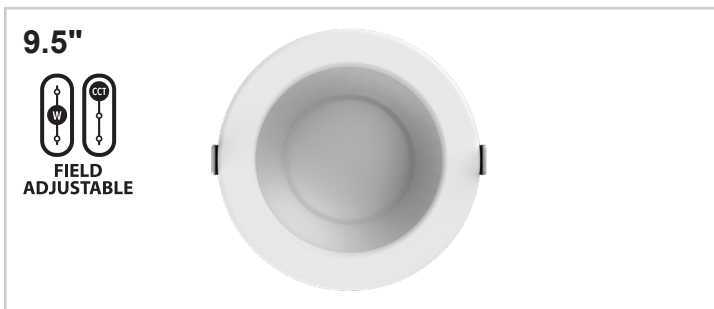

Performance Downlight Field-Adjustable

RAB

- Features**
- High Performance LEDs for commercial applications
 - Replacement for traditional Compact Fluorescent recessed downlights
 - Compatible with new construction or retrofit installations
 - UL wet and Energy Star rated
 - Meets air-tight requirements
 - Lumen and CCT Selectable
 - Matte white smooth trim finish
 - Available in 3 CCTs: 3000K, 3500K, 4000K
 - 0-10V dimmable
 - Spring loaded retention clips
 - 5-Year, No-Compromise Warranty

Project:	Type:
Prepared by:	Date:

Technical Specifications

CCT and Lumen Selectable:
Choose lumen output and color temperature before installation with integrated switch

UL Listed & UL Classified
Suitable for wet locations

Maximum Ambient Temperature:
Suitable for use in 40°C (104°F)

Finish:
Matte White

Dimensions

RAB

6"

8"

9.5"

Performance