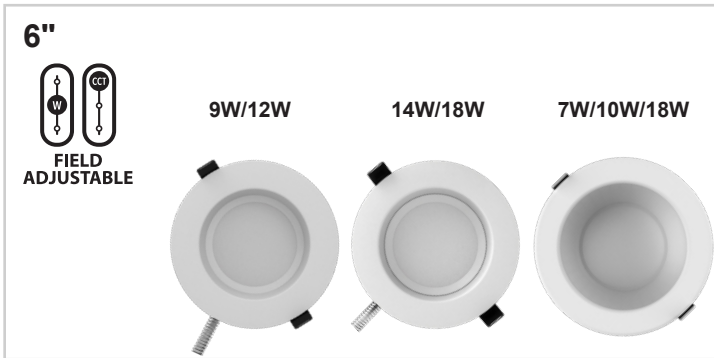

Performance Downlight Field-Adjustable

RAB

- Features**
- High Performance LEDs for commercial applications
 - Replacement for traditional Compact Fluorescent recessed downlights
 - Compatible with new construction or retrofit installations
 - UL wet and Energy Star rated
 - Meets air-tight requirements
 - Lumen and CCT Selectable
 - Matte white smooth trim finish
 - Available in 3 CCTs: 3000K, 3500K, 4000K
 - 0-10V dimmable
 - Spring loaded retention clips
 - 5-Year, No-Compromise Warranty

Project:	Type:
Prepared by:	Date:

Technical Specifications

CCT and Lumen Selectable:
Choose lumen output and color temperature before installation with integrated switch

UL Listed & UL Classified
Suitable for wet locations