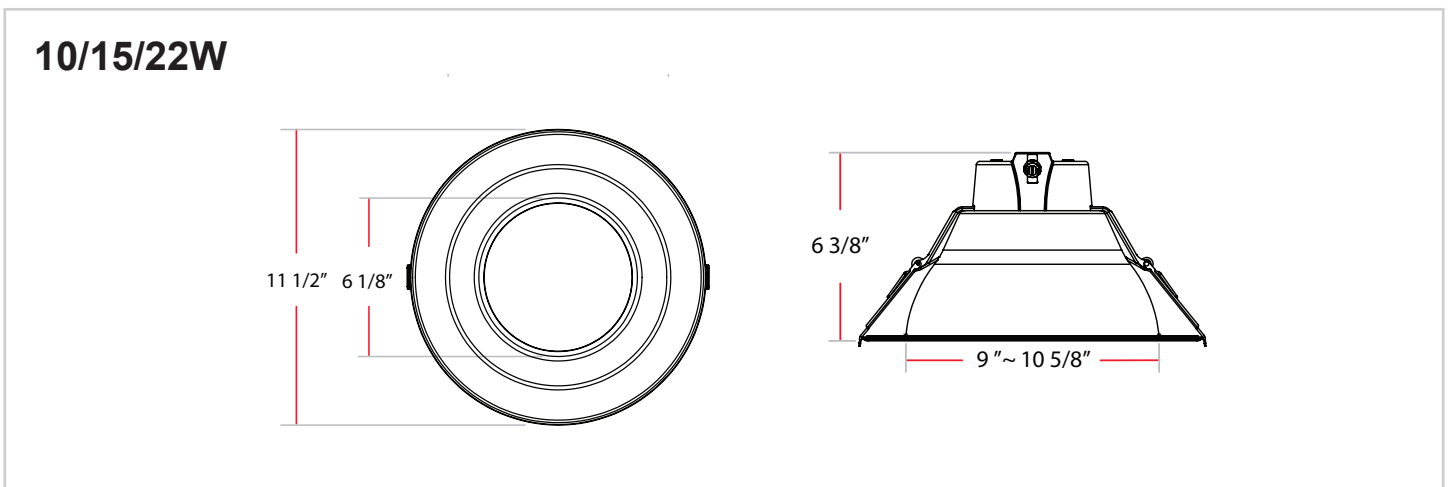

Maximum Ambient Temperature:
Suitable for use in 40°C (104°F)

Finish:
Matte White

Dimensions

RAB

6"

8"

9.5"

Performance