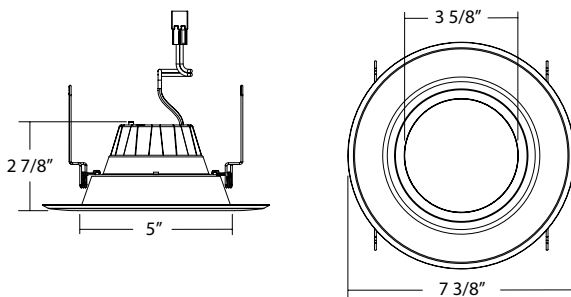

4" Gimbal - 8W

Weight: 0.44lb