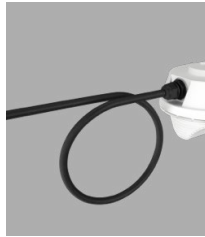

6ft cord comes standard on 8ft models. Available as an option on 4ft and 2ft models.