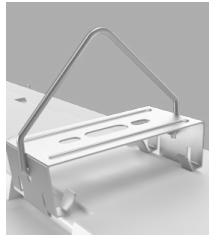

5-YEAR, NO COMPROMISE WARRANTY

RAB's Warranty is subject to all terms and conditions found at rablighting.com/warranty

Versatile options.

All models come standard with surface-mount brackets and V-hooks for chain mounting. Accessory mounting kits are also available with tamperproof clips, or for angled surface or junction box mounting.

Chain-mounted brackets (standard)