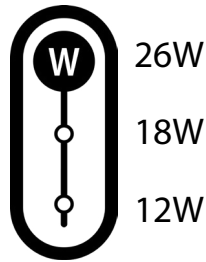

## Field adjustability reduces SKUs.

All models of the new SLIM now come with 3 selectable wattages and color temperatures, eliminating the need to choose between 12, 18, and 26W models. One SKU does it all. An on/off photocell is also included for additional flexibility.