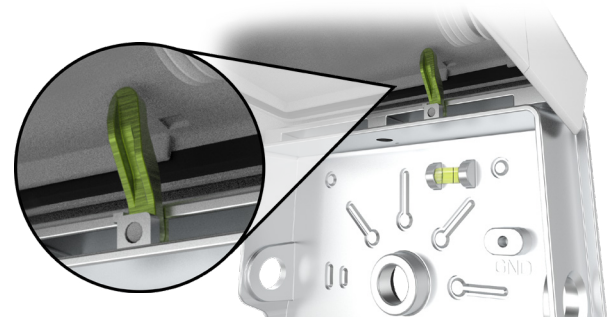

## SLIMmer than before.

The SLIM that has inspired an entire class of low-profile, full cutoff wall packs is now even better than the original. The more sustainable design weighs 36% less and is nearly half as deep for a super-low-profile aesthetic.

## Field adjustability reduces SKUs.

All models of the new SLIM now come with 3 selectable wattages and color temperatures, eliminating the need to choose between 12, 18, and 26W models. One SKU does it all. An on/off photocell is also included for additional flexibility.

## Intelligent design for easy installs.

The SLIM's new look also includes a heavy-duty mounting bracket with a spring-hinged housing and a "kick stand" that allows for a simple, quick, hands-free installation.