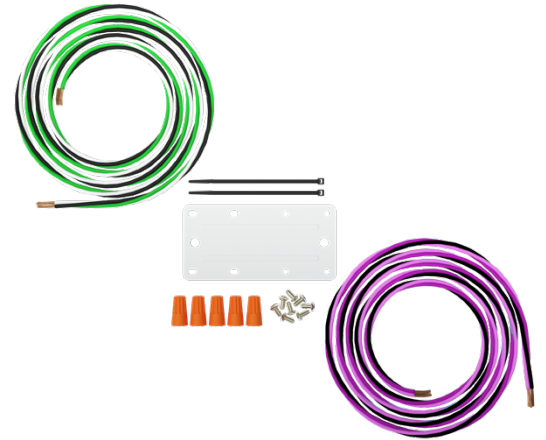

RAB®

More options = more applications.

SR Field-adjustable strip lights.

Variety and versatility.

The SR strip light is designed with three field-adjustable wattages and CCTs (3500/4000/5000K) and is available in various 2ft, 4ft, and 8ft models, making it extremely versatile for use in general purpose and low-bay applications.

Suspended Mount Kit: [SR VHOOK KIT](#)

We've got connections.

Continuous-run mounting is a breeze with the joiner bracket accessory.

Daisy Chain Mount Kit: [SR JOIN KIT](#)

Available with smart controls.

The SR is available with various factory-installed sensors including Lightcloud Blue-enabled PIR and microwave sensors, which can be configured to adjust brightness and hold time, saving additional energy and costs.

Lightcloud®

Battery backup option.

All models of the SR strip are available with a battery backup that can provide 90 minutes of emergency lighting.

Ordering Matrix

Product Family	Wattage	Color Temp	Mounting	Finish	Voltage	Options
SR	2 2ft (19/14/10W) 4L 4ft (28/21/14W) 4 4ft (40/30/20W) 8 8ft (60/50/40W) 8H 8ft (85/75/54W)	Blank Field Adjustable 3500K/4000K/5000K	Blank J-Box Adaptor	Blank White	Blank 120-277V, 0-10V Dimming	Blank No Option /E Battery Back Up /MVS Microwave Occupancy Sensor /PIR Passive Infrared Occupancy Sensor /LCBS Lightcloud Blue PIR Sensor /LCBS/MVS Lightcloud Blue MVS Sensor /MVS/E Microwave Occupancy Sensor w/ Battery Back Up /PIR/E Passive Infrared Occupancy Sensor w/ Battery Back Up /LCBS/E Lightcloud Blue PIR Sensor/ Battery Back Up /LCBS/MVS/E Lightcloud Blue MVS Sensor w/ Battery Back Up

*The SR Field-Adjustable Strip is DLC listed for indoor use and DLC Premium listed for outdoor use.