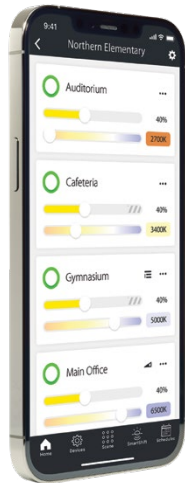

RAB®

More options = more applications.

SR Field-adjustable strip lights.

Variety and versatility.

The SR strip light is designed with three field-adjustable wattages and CCTs (3500/4000/5000K) and is available in various 2ft, 4ft, and 8ft models, making it extremely versatile for use in general purpose and low-bay applications.

Suspended Mount Kit: [SR VHOOK KIT](#)

We've got connections.

Continuous-run mounting is a breeze with the joiner bracket accessory.

Daisy Chain Mount Kit: [SR JOIN KIT](#)

Available with smart controls.

The SR is available with various factory-installed sensors including Lightcloud Blue-enabled PIR and microwave sensors, which can be configured to adjust brightness and hold time, saving additional energy and costs.

Lightcloud®

Battery backup option.

All models of the SR strip are available with a battery backup that can provide 90 minutes of emergency lighting.

Ordering Matrix

Product Family	Wattage	Color Temp	Mounting	Finish	Voltage	Options
SR	2 2ft (19/14/10W) 4L 4ft (28/21/14W) 4 4ft (40/30/20W) 8 8ft (60/50/40W) 8H 8ft (85/75/54W)	Blank Field Adjustable 3500K/4000K/5000K	Blank J-Box Adaptor	Blank White	Blank 120-277V, 0-10V Dimming	Blank No Option /E Battery Back Up /MVS Microwave Occupancy Sensor /PIR Passive Infrared Occupancy Sensor /LCBS Lightcloud Blue PIR Sensor /LCBS/MVS Lightcloud Blue MVS Sensor /MVS/E Microwave Occupancy Sensor w/ Battery Back Up /PIR/E Passive Infrared Occupancy Sensor w/ Battery Back Up /LCBS/E Lightcloud Blue PIR Sensor/ Battery Back Up /LCBS/MVS/E Lightcloud Blue MVS Sensor w/ Battery Back Up

*The SR Field-Adjustable Strip is DLC listed for indoor use and DLC Premium listed for outdoor use.