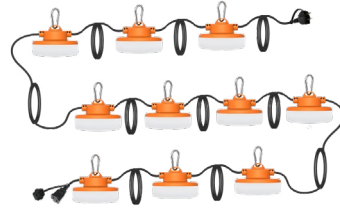

50 ft with 2-prong plug

100 ft with 2-prong plug

50 ft with 3-prong plug

100 ft with 3-prong plug

Temporary string light

PROJECT: _____

DATE: _____

TYPE: _____

PREPARED BY: _____

KEY FEATURES

- **Integrated hanging hook** for easy mounting
- Durable 10 ft. cord between lamps
- **ANTI-UV protection** for sun exposure and **IP65** rated
- Linkable strands **up to 390W (300ft length)** using AWG18
- Industrial grade, high-impact design ANSI 2-prong plug or 3-prong plug and receptacle with **weatherproof cover**
- **18,000-Hour** lifespan
- **2-Year, Limited Warranty**

PERFORMANCE

Catalog Number	Nominal Length	Plug Type	Equivalency	Input Wattage	Lumen	Efficacy	Color Temperature	CRI	L70 Lifespan
STRING34-50	50ft	2-prong plug	250W Metal Halide	65W	8,000Lm	123 Lm/W	5000K	80	18,000 hr
STRING34-100	100ft	2-prong plug	400W Metal Halide	130W	16,000Lm				
STRING34-50G	50ft	3-prong plug	250W Metal Halide	65W	8,000Lm				
STRING34-100G	100ft	3-prong plug	400W Metal Halide	130W	16,000Lm				

TECHNICAL SPECIFICATIONS

CONSTRUCTION

- Product Type**
Temporary String Light
- Bulb Shape**
Round
- Housing Material**
Polycarbonate
- Finish**
Orange
- Base Type**
Industrial grade, high-impact design ANSI 2-prong plug or ANSI 3-prong plug and receptacle with weatherproof cover
- Connective Adapter**
Linkable strands up to 390W (300ft length) using AWG18
- Lens Finish**
Frosted
- Beam Angle**
120°