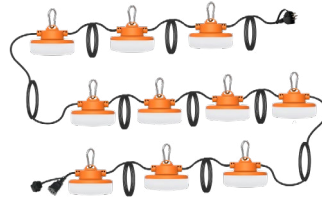

50 ft with 2-prong plug

100 ft with 2-prong plug

50 ft with 3-prong plug

100 ft with 3-prong plug

Temporary string light

PROJECT: _____

DATE: _____

TYPE: _____

PREPARED BY: _____

KEY FEATURES

- **Integrated hanging hook** for easy mounting
- Durable 10 ft. cord between lamps
- **ANTI-UV protection** for sun exposure and **IP65** rated
- Linkable strands **up to 390W (300ft length)** using AWG18
- Industrial grade, high-impact design ANSI 2-prong plug or 3-prong plug and receptacle with **weatherproof cover**
- **18,000-Hour** lifespan
- **2-Year, Limited Warranty**

PERFORMANCE

Catalog Number	Nominal Length	Plug Type	Equivalency	Input Wattage	Lumen	Efficacy	Color Temperature	CRI	L70 Lifespan
STRING34-50	50ft	2-prong plug	250W Metal Halide	65W	8,000Lm	123 Lm/W	5000K	80	18,000 hr
STRING34-100	100ft	2-prong plug	400W Metal Halide	130W	16,000Lm				
STRING34-50G	50ft	3-prong plug	250W Metal Halide	65W	8,000Lm				
STRING34-100G	100ft	3-prong plug	400W Metal Halide	130W	16,000Lm				

TECHNICAL SPECIFICATIONS

CONSTRUCTION

- Product Type**
Temporary String Light
- Bulb Shape**
Round
- Housing Material**
Polycarbonate
- Finish**
Orange
- Base Type**
Industrial grade, high-impact design ANSI 2-prong plug or ANSI 3-prong plug and receptacle with weatherproof cover
- Connective Adapter**
Linkable strands up to 390W (300ft length) using AWG18
- Lens Finish**
Frosted
- Beam Angle**
120°