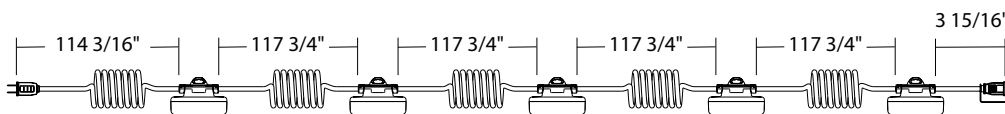

PREPARED BY: _____

KEY FEATURES

- **Integrated hanging hook** for easy mounting
- Durable 10 ft. cord between lamps
- **ANTI-UV protection** for sun exposure and **IP65** rated
- Linkable strands **up to 390W (300ft length)** using AWG18
- Industrial grade, high-impact design ANSI 2-prong plug or 3-prong plug and receptacle with **weatherproof cover**
- **18,000-Hour** lifespan
- **2-Year, Limited Warranty**

TECHNICAL SPECIFICATIONS

CONSTRUCTION

- Product Type**
Temporary String Light
- Bulb Shape**
Round
- Housing Material**
Polycarbonate
- Finish**
Orange
- Base Type**
Industrial grade, high-impact design ANSI 2-prong plug or ANSI 3-prong plug and receptacle with weatherproof cover
- Connective Adapter**
Linkable strands up to 390W (300ft length) using AWG18
- Lens Finish**
Frosted
- Beam Angle**
120°

DIMENSIONS

STRING34 - 50 FT

Weight: 3.7 lbs

STRING34 - 100 FT

Weight: 7.41 lbs

ORDERING INFO

Catalog Number	Model Number	UPC	Case Pack
STRING34-50	HS0003(STRING34-50)	192552025034	4
STRING34-100	HS0004(STRING34-100)	192552025041	2
STRING34-50G	HS0005(STRING34-50G)	192552029339	4
STRING34-100G	HS0006(STRING34-100G)	192552029346	2