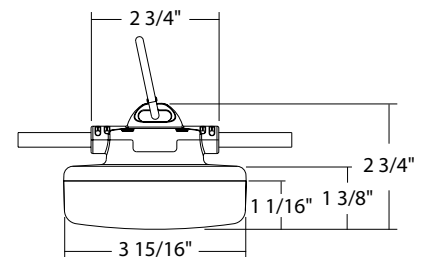

DIMENSIONS

STRING34 - 50 FT

Weight: 3.7 lbs

STRING34 - 100 FT

Weight: 7.41 lbs

ORDERING INFO

Catalog Number	Model Number	UPC	Case Pack
STRING34-50	HS0003(STRING34-50)	192552025034	4
STRING34-100	HS0004(STRING34-100)	192552025041	2
STRING34-50G	HS0005(STRING34-50G)	192552029339	4
STRING34-100G	HS0006(STRING34-100G)	192552029346	2