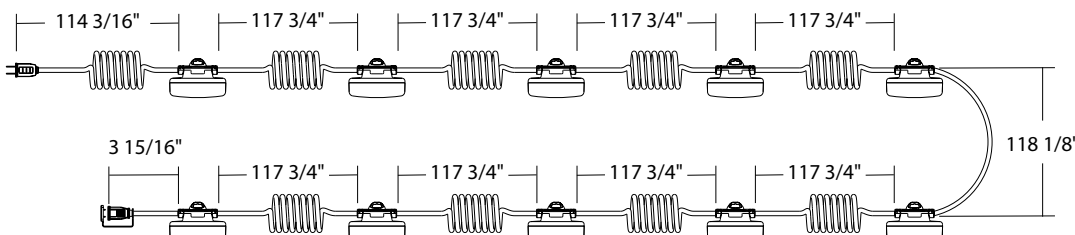

PREPARED BY: _____

KEY FEATURES

- **Integrated hanging hook** for easy mounting
- Durable 10 ft. cord between lamps
- **ANTI-UV protection** for sun exposure and **IP65** rated
- Linkable strands **up to 390W (300ft length)** using AWG18
- Industrial grade, high-impact design ANSI 2-prong plug or 3-prong plug and receptacle with **weatherproof cover**
- **18,000-Hour** lifespan
- **2-Year, Limited Warranty**

TECHNICAL SPECIFICATIONS

CONSTRUCTION

- Product Type**
Temporary String Light
- Bulb Shape**
Round
- Housing Material**
Polycarbonate
- Finish**
Orange
- Base Type**
Industrial grade, high-impact design ANSI 2-prong plug or ANSI 3-prong plug and receptacle with weatherproof cover
- Connective Adapter**
Linkable strands up to 390W (300ft length) using AWG18
- Lens Finish**
Frosted
- Beam Angle**
120°

DIMENSIONS

STRING34 - 50 FT

Weight: 3.7 lbs

STRING34 - 100 FT

Weight: 7.41 lbs

ORDERING INFO

Catalog Number	Model Number	UPC	Case Pack
STRING34-50	HS0003(STRING34-50)	192552025034	4
STRING34-100	HS0004(STRING34-100)	192552025041	2
STRING34-50G	HS0005(STRING34-50G)	192552029339	4
STRING34-100G	HS0006(STRING34-100G)	192552029346	2