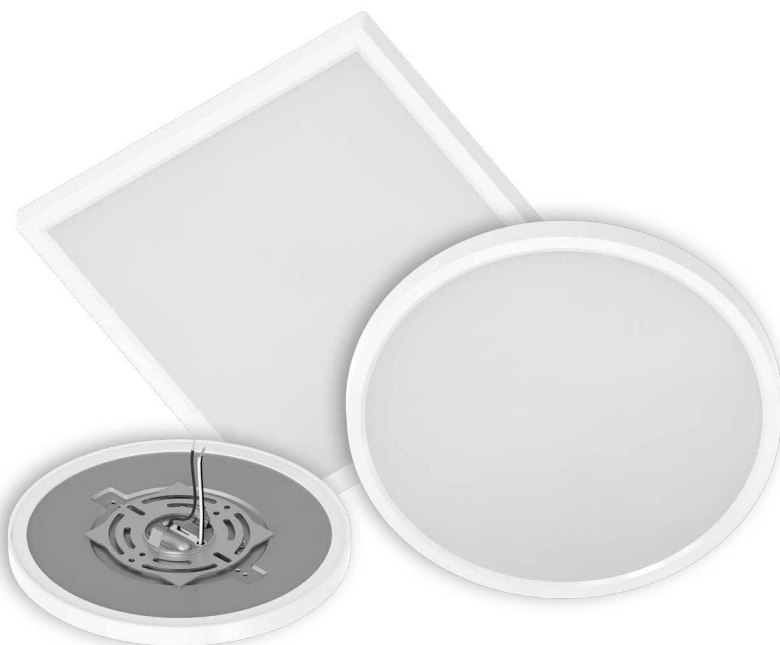

# A modern take on surface mounts.

The low-profile, field-adjustable SUMO.

## Versatility is key.

The SUMO offers a sleek, low-profile design that adds a modern look to any space. With two shapes, multiple sizes, and adjustable CCT, they're versatile enough for both residential and commercial applications. Easy to install, they are a flexible, affordable, and stylish option for new construction or retrofit into existing junction boxes or recessed housings.

- Sheet metal steel housing with durable plastic trim
- Edge-lit technology and low-glare optics deliver smooth, diffused light
- Driverless design minimizes installation height
- Available in round or square configurations
- Quick-mount aluminum backplate for easy installation
- 5 Selectable color temperatures
- Compliant with NEC Sec. 410.16(A)(1) and 410.16(C)(1) for use in closets