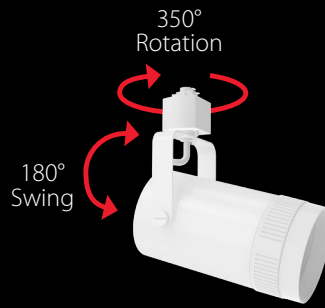

More than track lighting,
it's total color control.

TRACK22 now with tunable RGBW by Lightcloud Blue.

Control is at your fingertips.

TRACK22 combines elegant design with remarkable versatility. With three sizes, three selectable wattages, and five selectable CCTs in each fixture, you can fine-tune your lighting to create the perfect ambiance for any space.

Up to 3,124lm

Your aim is true.

TRACK22 boasts tunable optics that let you adjust beam angles (15° - 55°), giving you simple, adaptable precision. Couple that with 350° rotation and a 180° swing, and your light will go exactly where you need it to.