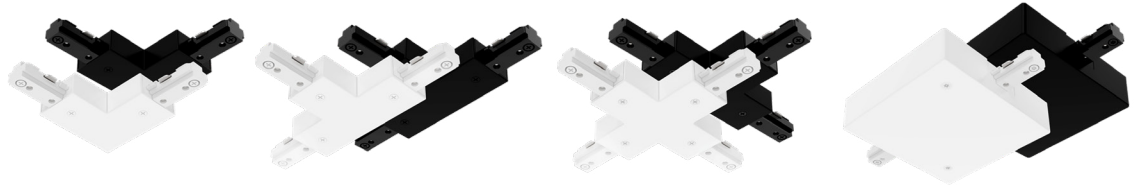

Monopoint

Barn Door

Wall Washer

Honeycomb

Snoot

Complete design solutions.

TRACK22 is fully compatible with our track system components, which include 3 track lengths in both colors, various joiner configurations, power feeds, and current limiters.