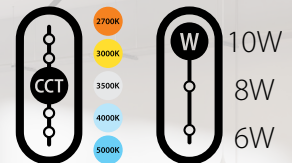

A whole new spectrum of possibilities.

TRACK22 RGBW models let you dial in your mood with over 16 million possible colors. From vibrant retail displays to dynamic hospitality environments, tunable RGBW puts total creative control right in your hands.