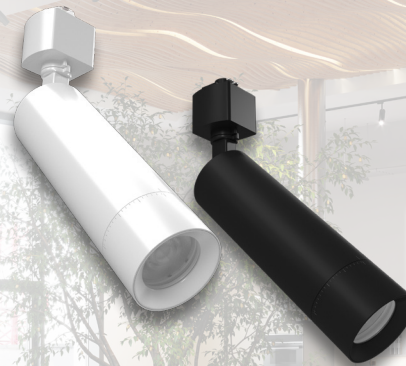

A whole new spectrum of possibilities.

TRACK22 RGBW models let you dial in your mood with over 16 million possible colors. From vibrant retail displays to dynamic hospitality environments, tunable RGBW puts total creative control right in your hands.