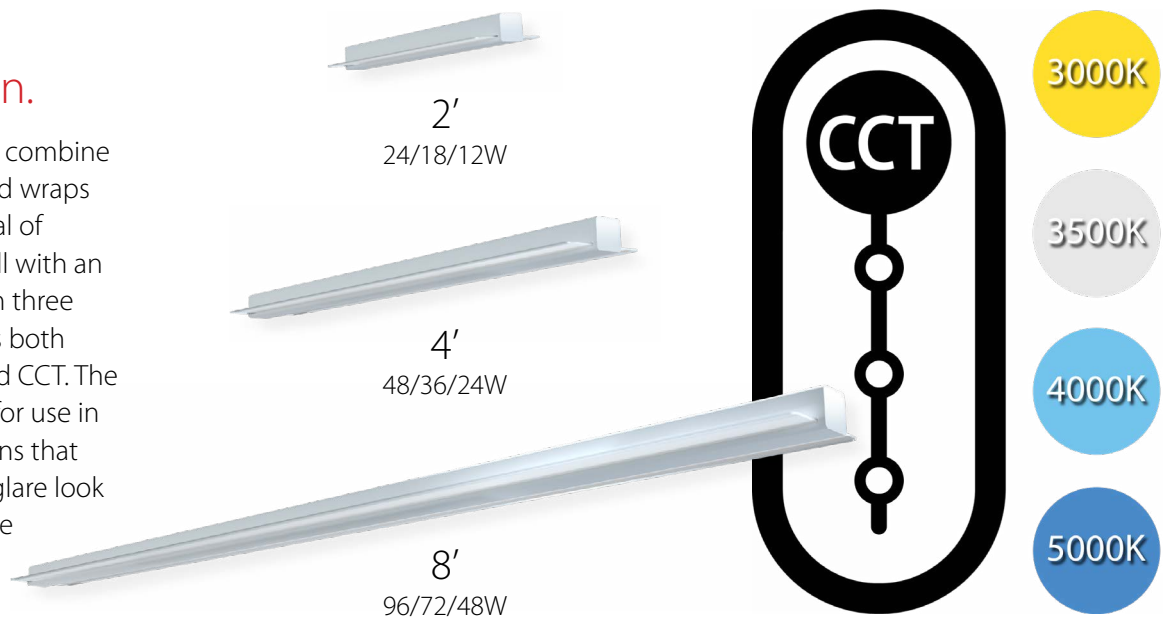

RAB

Elegance that's affordable.

Field-adjustable TOMO—the elevation of linear lighting.

A marriage of form and function.

The TOMO was designed to combine the performance of standard wraps with the architectural appeal of high-end linear lighting—all with an affordable price. Available in three lengths, the TOMO provides both field-adjustable wattage and CCT. The sleek TOMO design is ideal for use in schools, offices, or institutions that need a contemporary low-glare look with the added convenience of uplight.

Things are looking up.

TOMO's "wing" lenses boast a dot-matrix pattern that allows the fixture to deliver 30% uplight, much like a conventional wrap. The edge-lit light provides a contemporary look and emits a soft, even glow that reduces glare.