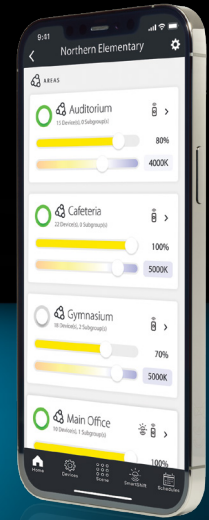

DLC Listed

100,000 HOUR LED LIFESPAN

0-10V DIMMING DOWN TO 5%

BATTERY BACKUP (4' AND 8' MODELS ONLY)

5-YEAR NO COMPROMISE WARRANTY

RAB's warranty is subject to all terms and conditions found at rablighting.com/warranty

Options galore.

All models of the TOMO are available with an integrated PIR sensor, a Lightcloud Controller, or a Lightcloud Blue Controller. A battery backup is also available for 4' and 8' models and can be used in combination with the sensor or either Controller.

Lightcloud®