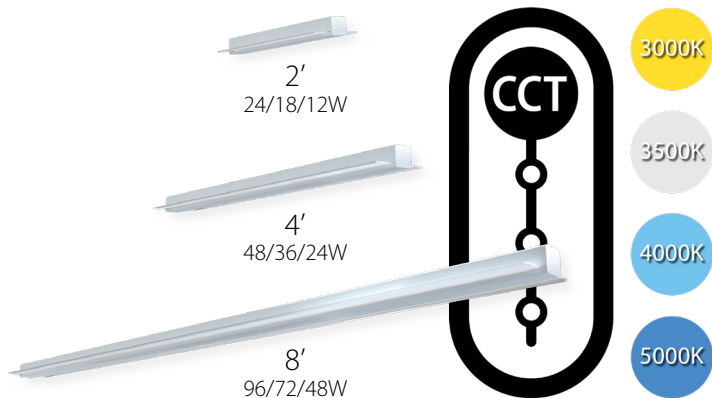

### A marriage of form and function.

The TOMO was designed to combine the performance of standard wraps with the architectural appeal of high-end linear lighting—all with an affordable price. Available in three lengths, the TOMO provides both field-adjustable wattage and CCT. The sleek TOMO design is ideal for use in schools, offices, or institutions that need a contemporary low-glare look with the added convenience of uplight.