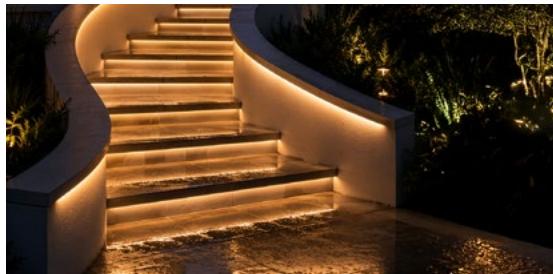

Ready for indoor & outdoor jobs.

An IP67 rating means PURELINE pulls double duty. Contours, corridors, handrails, staircases, landscapes, you name it — it can tackle all your interior and exterior applications.

Ordering Matrix

STATIC COLOR TEMPERATURE

Product Family	Length	Lumen Output	CRI/Color Temp	Input Voltage	IP Rating	Controls
TOC	Blank 16 ft	Blank Standard	YY 90 CRI, 2700K Y 90 CRI, 3000K YN 90 CRI, 3500K N 90 CRI, 4000K CW 90 CRI, 5000K	Blank 24V DC	Blank IP67, Outdoor	Blank None