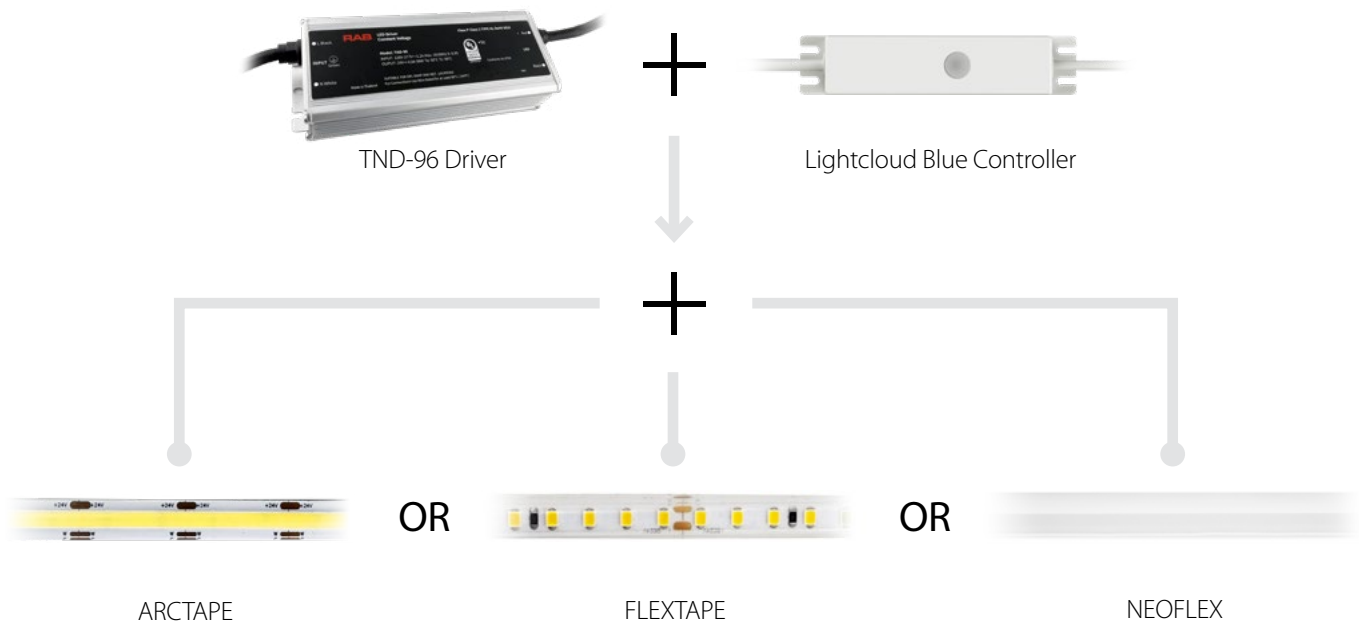

Ready for indoor & outdoor jobs.

An IP67 rating means PURELINE pulls double duty. Contours, corridors, handrails, staircases, landscapes, you name it — it can tackle all your interior and exterior applications.

One complete system.

Various ARCTAPE, FLEXTAPE, NEOFLEX, and PURELINE accessories are available for easy installs, including drivers, connector kits, power feed kits, mounting clips, etc.

Build your smart tape light system.

Traditional tape light is limited by fixed run lengths — but a Lightcloud Blue controller changes that. Paired with a TND-96 driver and compatible tape, it unlocks longer runs than standard tape light alone, plus wireless dimming, tunable white, and dynamic RGB color sequences. Three components, one complete solution.