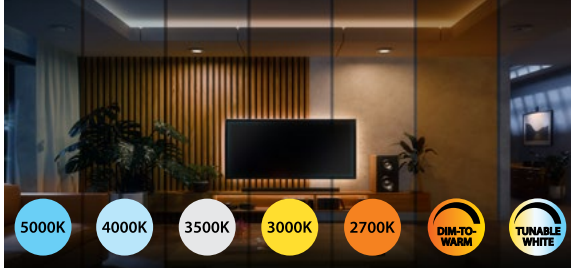

FEATURE PAGE

RAB's warranty is subject to all terms and conditions found at rablighting.com/warranty

Smooth, diffused light.

Available in various CCTs, as well as high-output and tunable white (2700-6500K)* models, the ARCTAPE emits a continuous band of flawless, non-pixelated light with no hot spots...even if it's installed without a lens.

*Requires Lightcloud Blue Controller, sold separately.

Easy, tailored installs.

Because ARCTAPE is field-cuttable, you can customize each run to your exact needs and easily link sections using connectors (sold separately). Every model features a 3M® adhesive backing for quick peel-and-stick installation. Ideal for indirect lighting applications such as corridors, stairs, coves, handrails, skirtings, and more.

Ordering Matrix

STATIC COLOR – STANDARD OUTPUT

Product Family	Length	Lumen Output	CRI/Color Temp	Input Voltage	IP Rating	Controls
TIC	Blank 32 ft L 100 ft	Blank Standard	YY 90 CRI, 2700K Y 90 CRI, 3000K YN 90 CRI, 3500K N 90 CRI, 4000K CW 90 CRI, 5000K	Blank 24V DC	Blank IP20, Indoor	Blank None

STATIC COLOR – HIGH-OUTPUT

Product Family	Length	Lumen Output	CRI/Color Temp	Input Voltage	IP Rating	Controls
TIC	Blank 16 ft	H High-Output	YY 90 CRI, 2700K Y 90 CRI, 3000K YN 90 CRI, 3500K N 90 CRI, 4000K CW 90 CRI, 5000K	Blank 24V DC	Blank IP20, Indoor	Blank None

DIM-TO-WARM – STANDARD OUTPUT

Product Family	Length	Lumen Output	CRI/Color Temp	Input Voltage	IP Rating	Controls
TIC	Blank 32 ft	Blank Standard	Blank 90 CRI, Tunable 3000-1800K*	Blank 24V DC	Blank IP20, Indoor	/DW Dim-to-Warm

TUNABLE WHITE – LIGHTCLOUD BLUE

Product Family	Length	Lumen Output	CRI/Color Temp	Input Voltage	IP Rating	Controls
TIC	Blank 16 ft	Blank Standard	Blank 90 CRI, Tunable 2700-6500K	Blank 24V DC	Blank IP20, Indoor	/LCB Lightcloud Blue**

*Requires dimmer (sold separately), CCT adjusts as you dim up or down. **Requires Lightcloud Blue Controller, sold separately